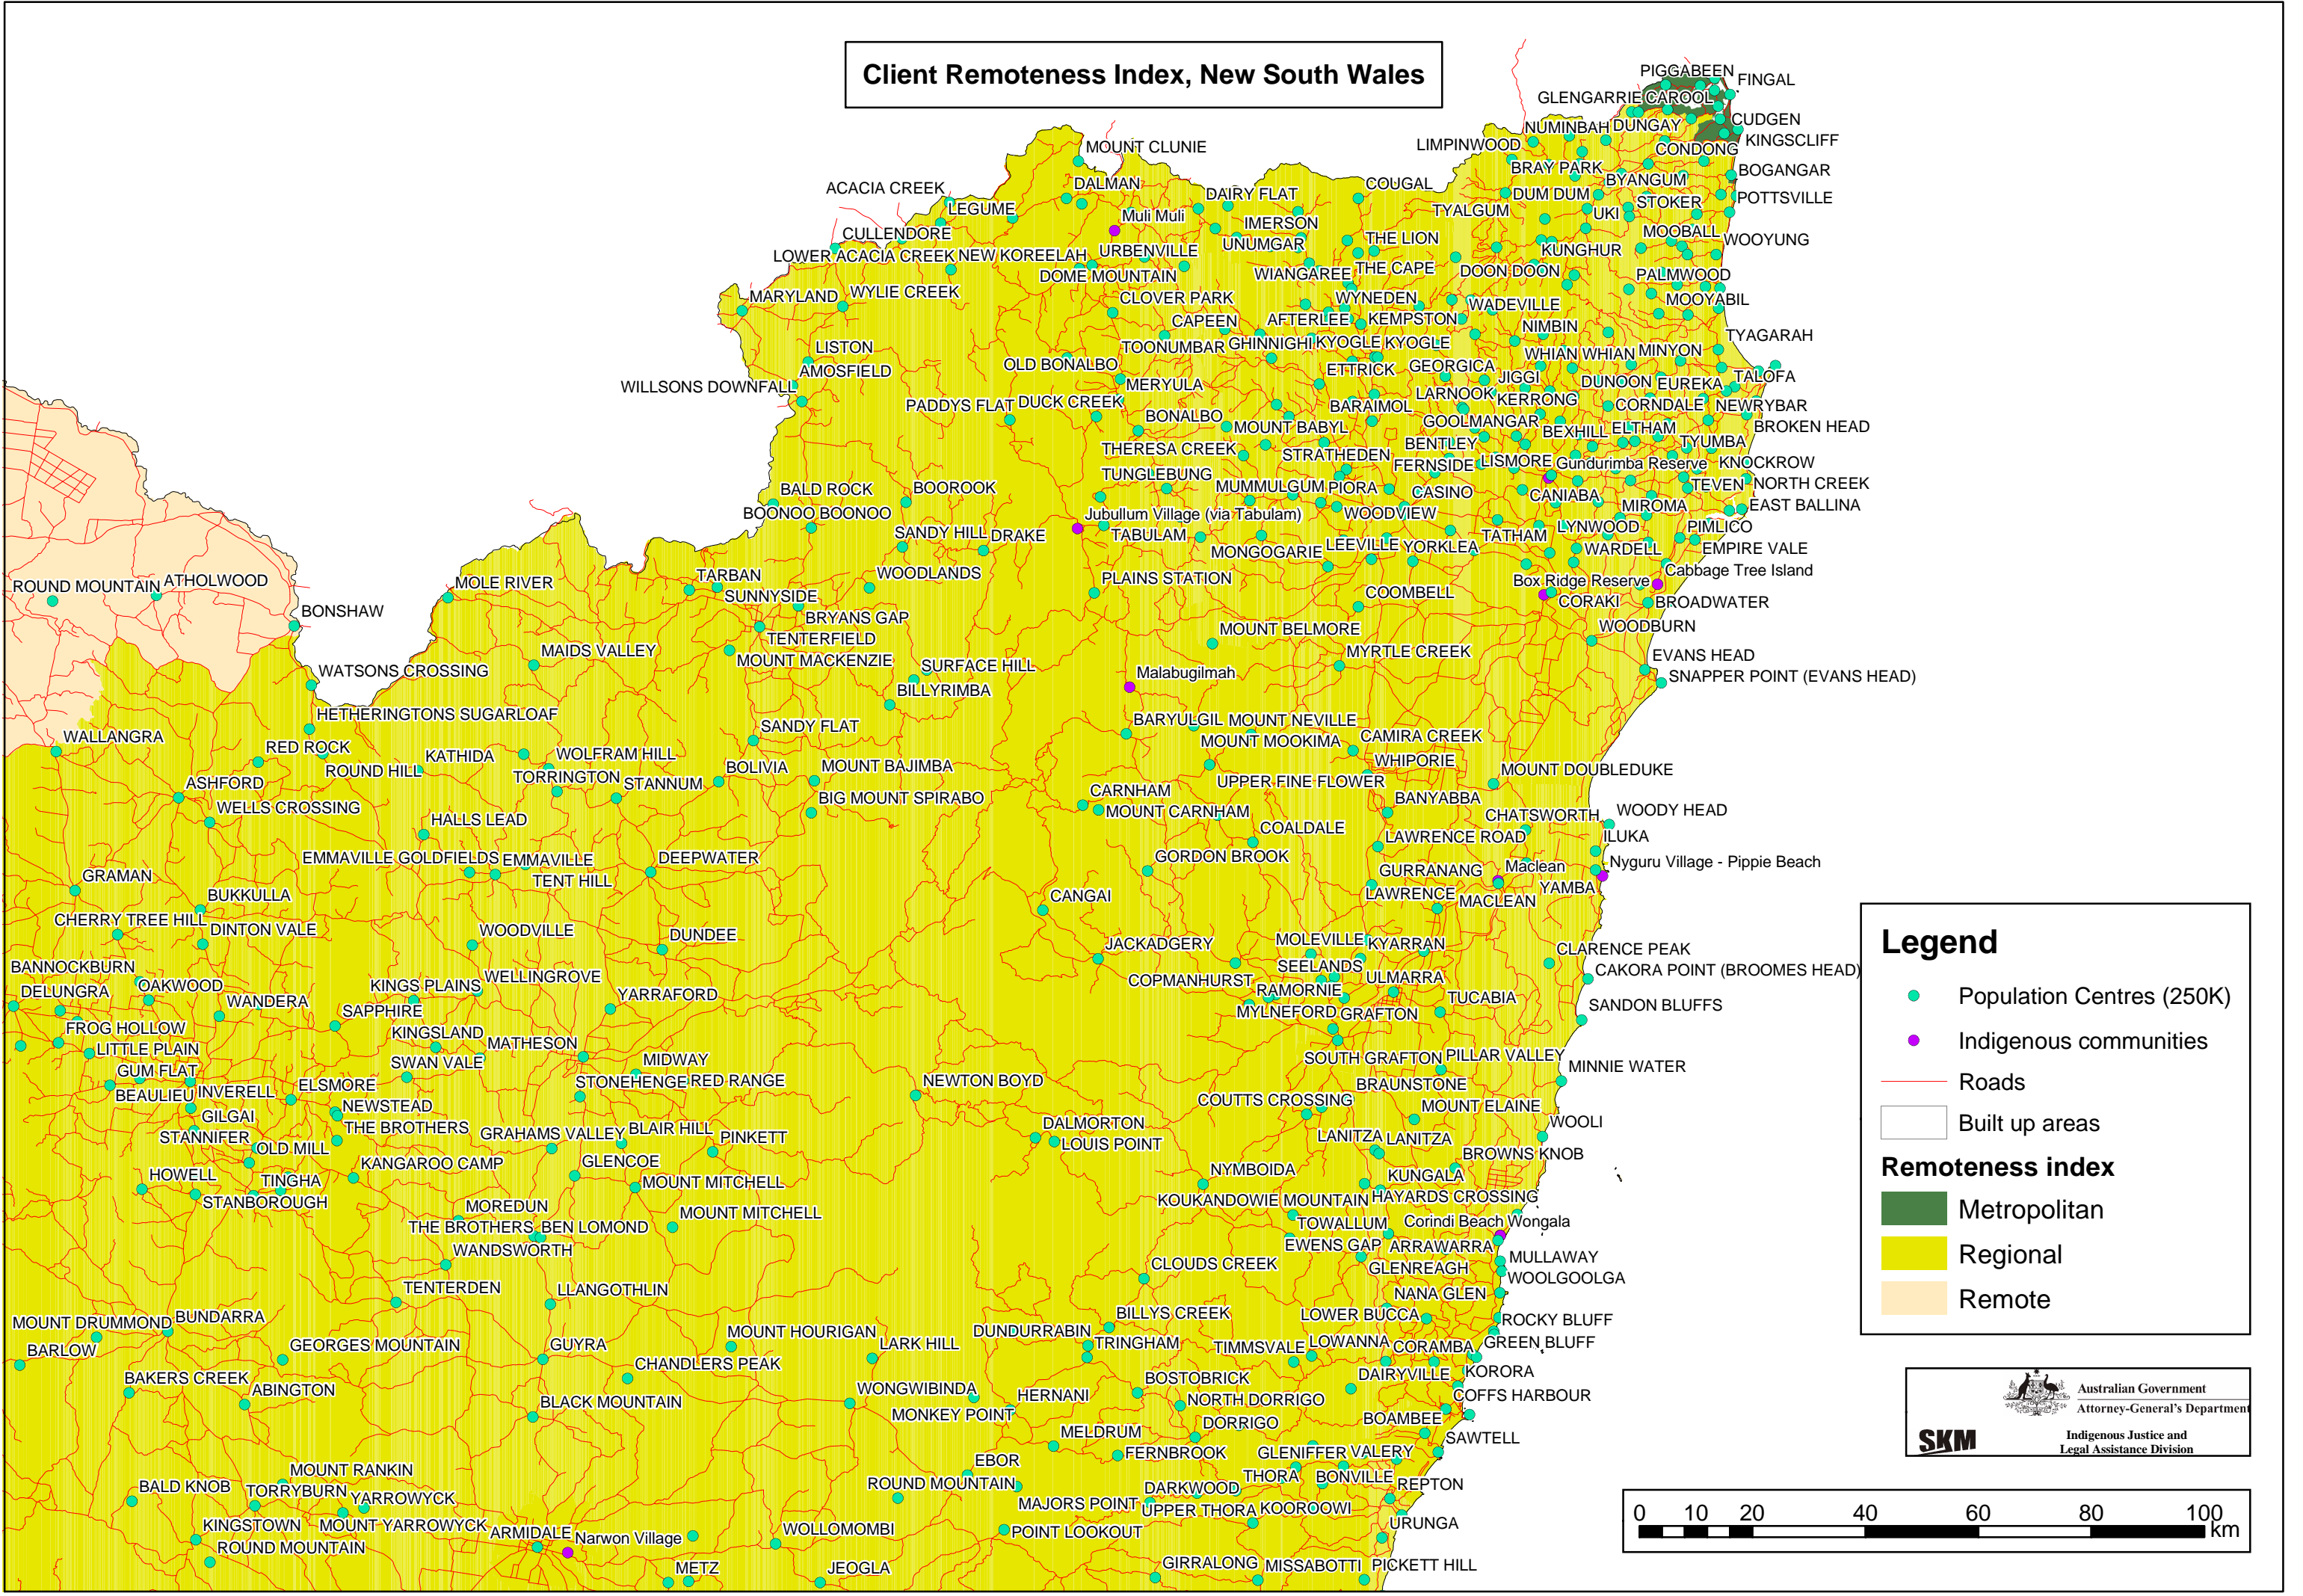

# Client Remoteness Index, New South Wales

**Legend**

- Population Centres (250K)
- Indigenous communities
- Roads
- Built up areas

**Remoteness index**

- Metropolitan
- Regional
- Remote