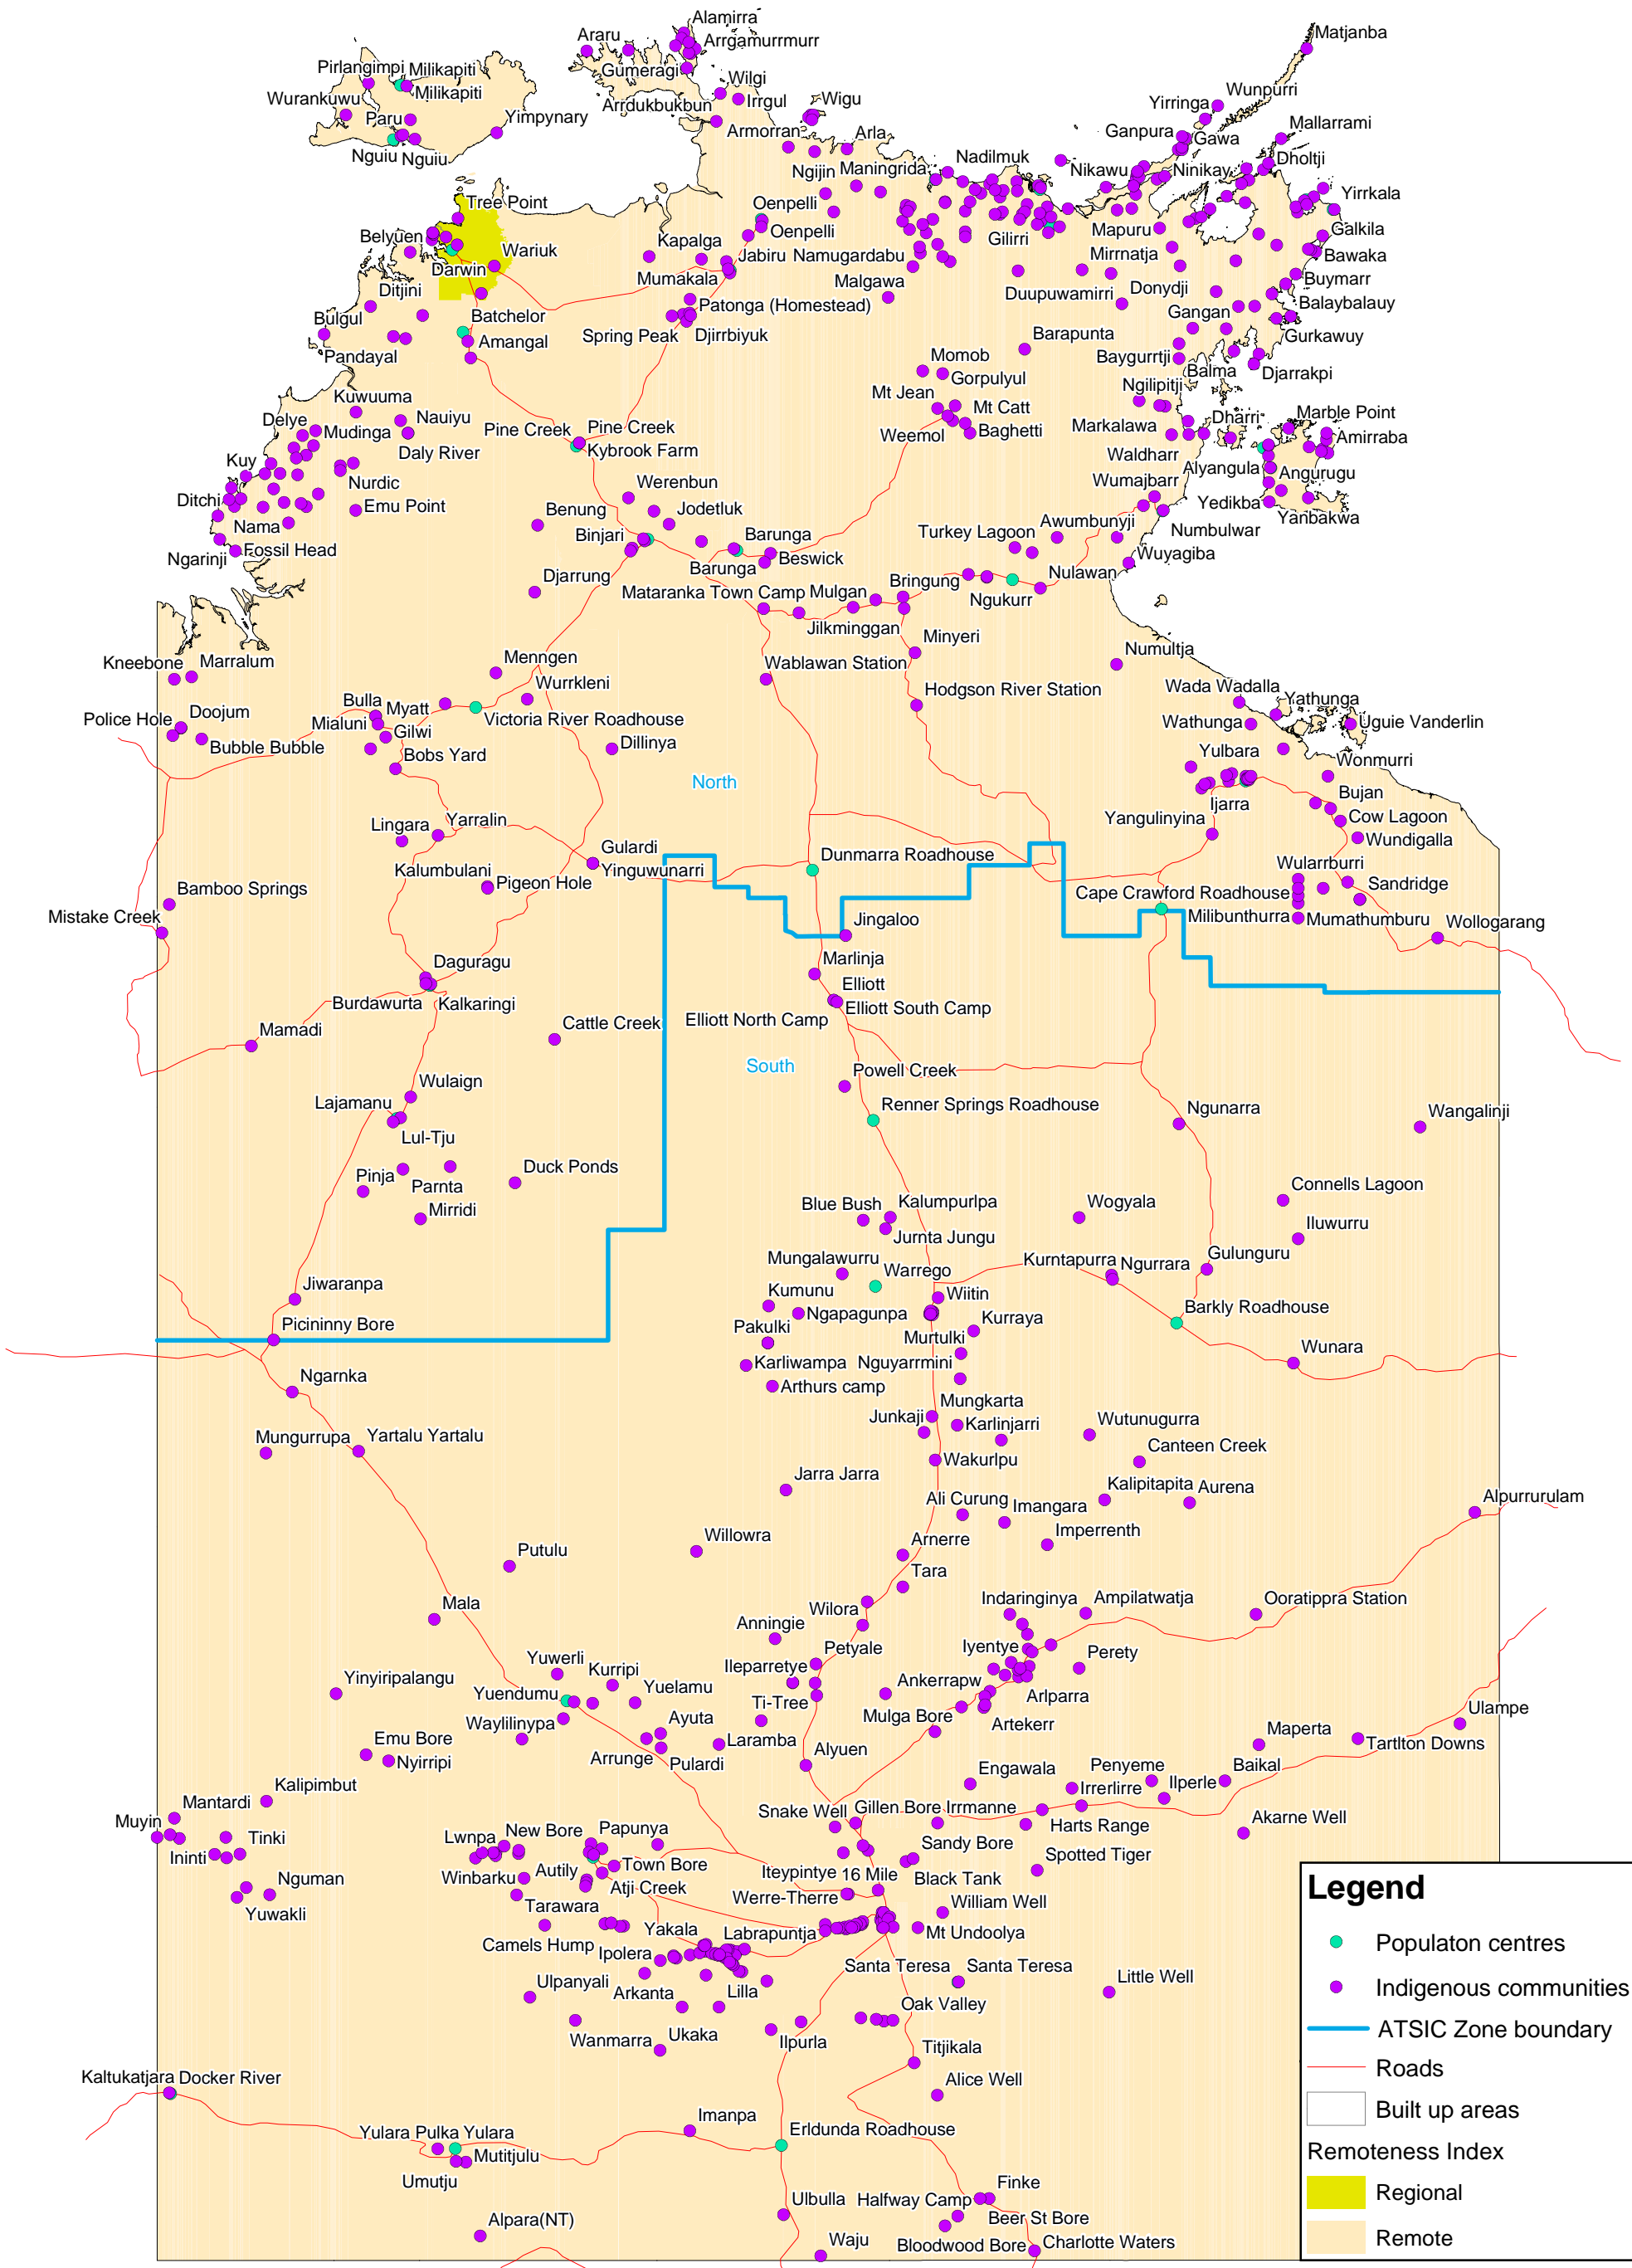

Client Remoteness Index, Northern Territory

Legend

- Population centres
- Indigenous communities
- ATSI Zone boundary
- Roads
- Built up areas

Remoteness Index

- Regional
- Remote