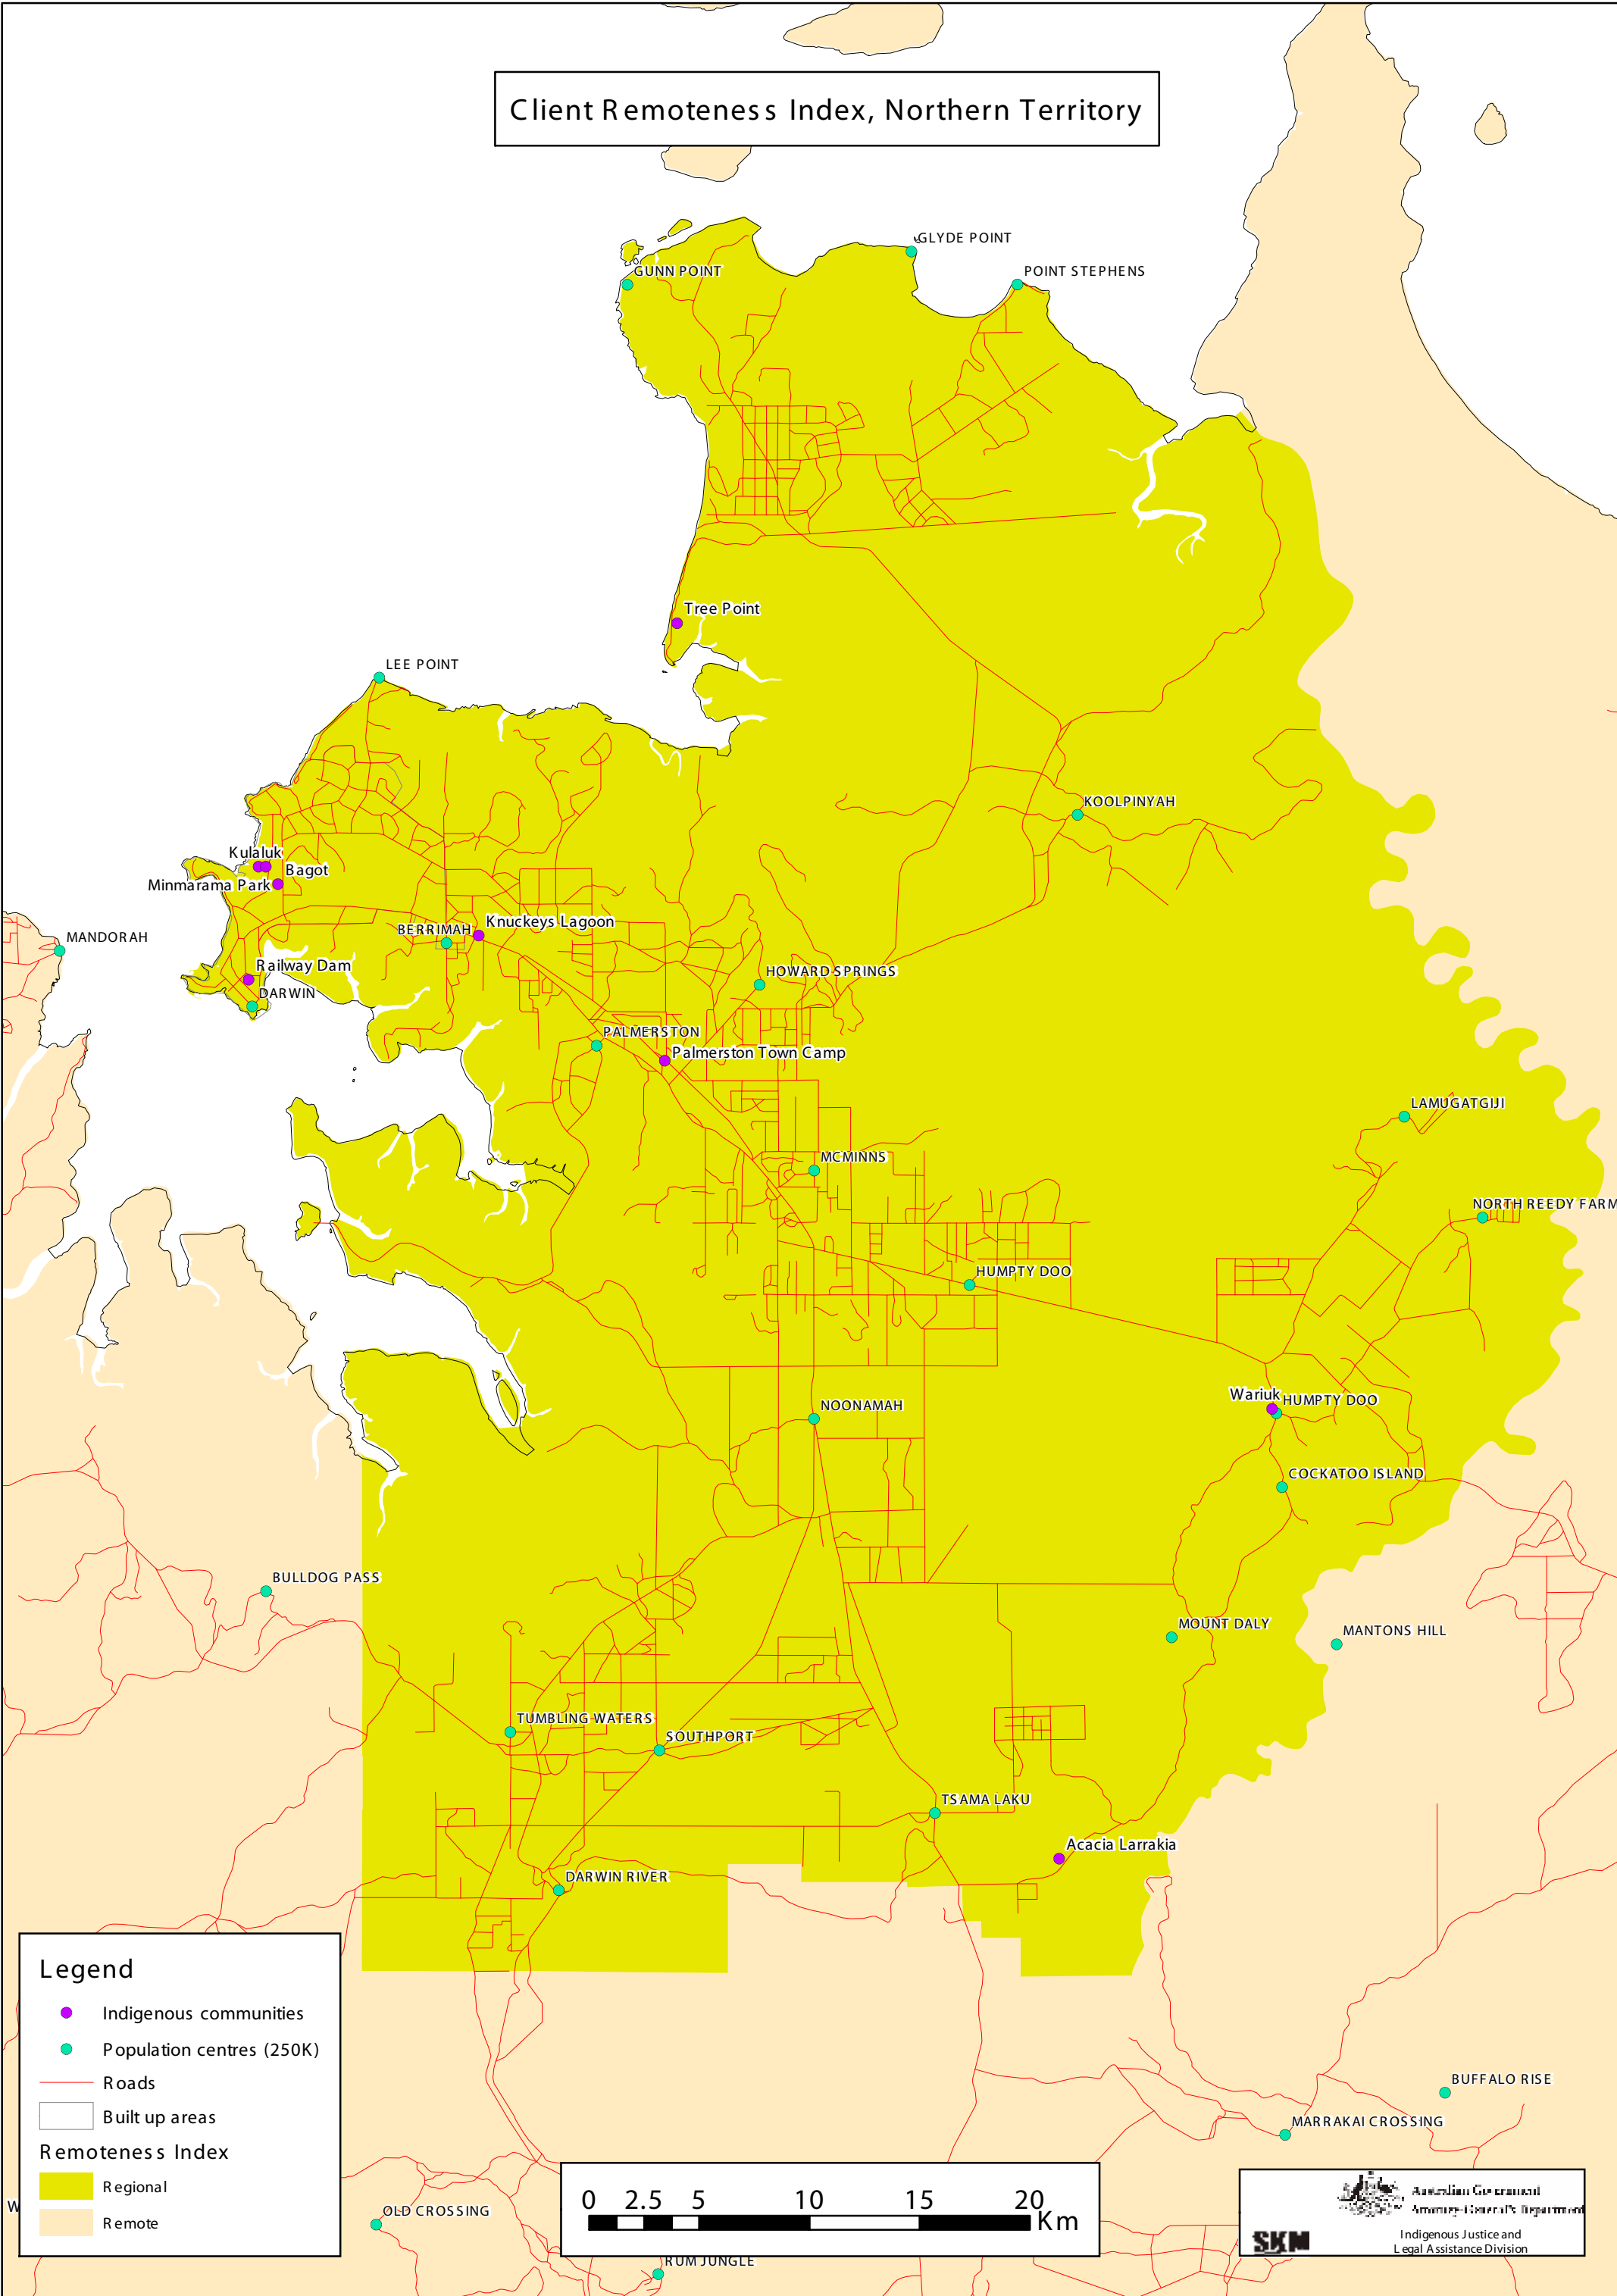

Client Remoteness Index, Northern Territory

Legend

- Indigenous communities
- Population centres (250K)
- Roads
- Built up areas

Remoteness Index

- Regional
- Remote