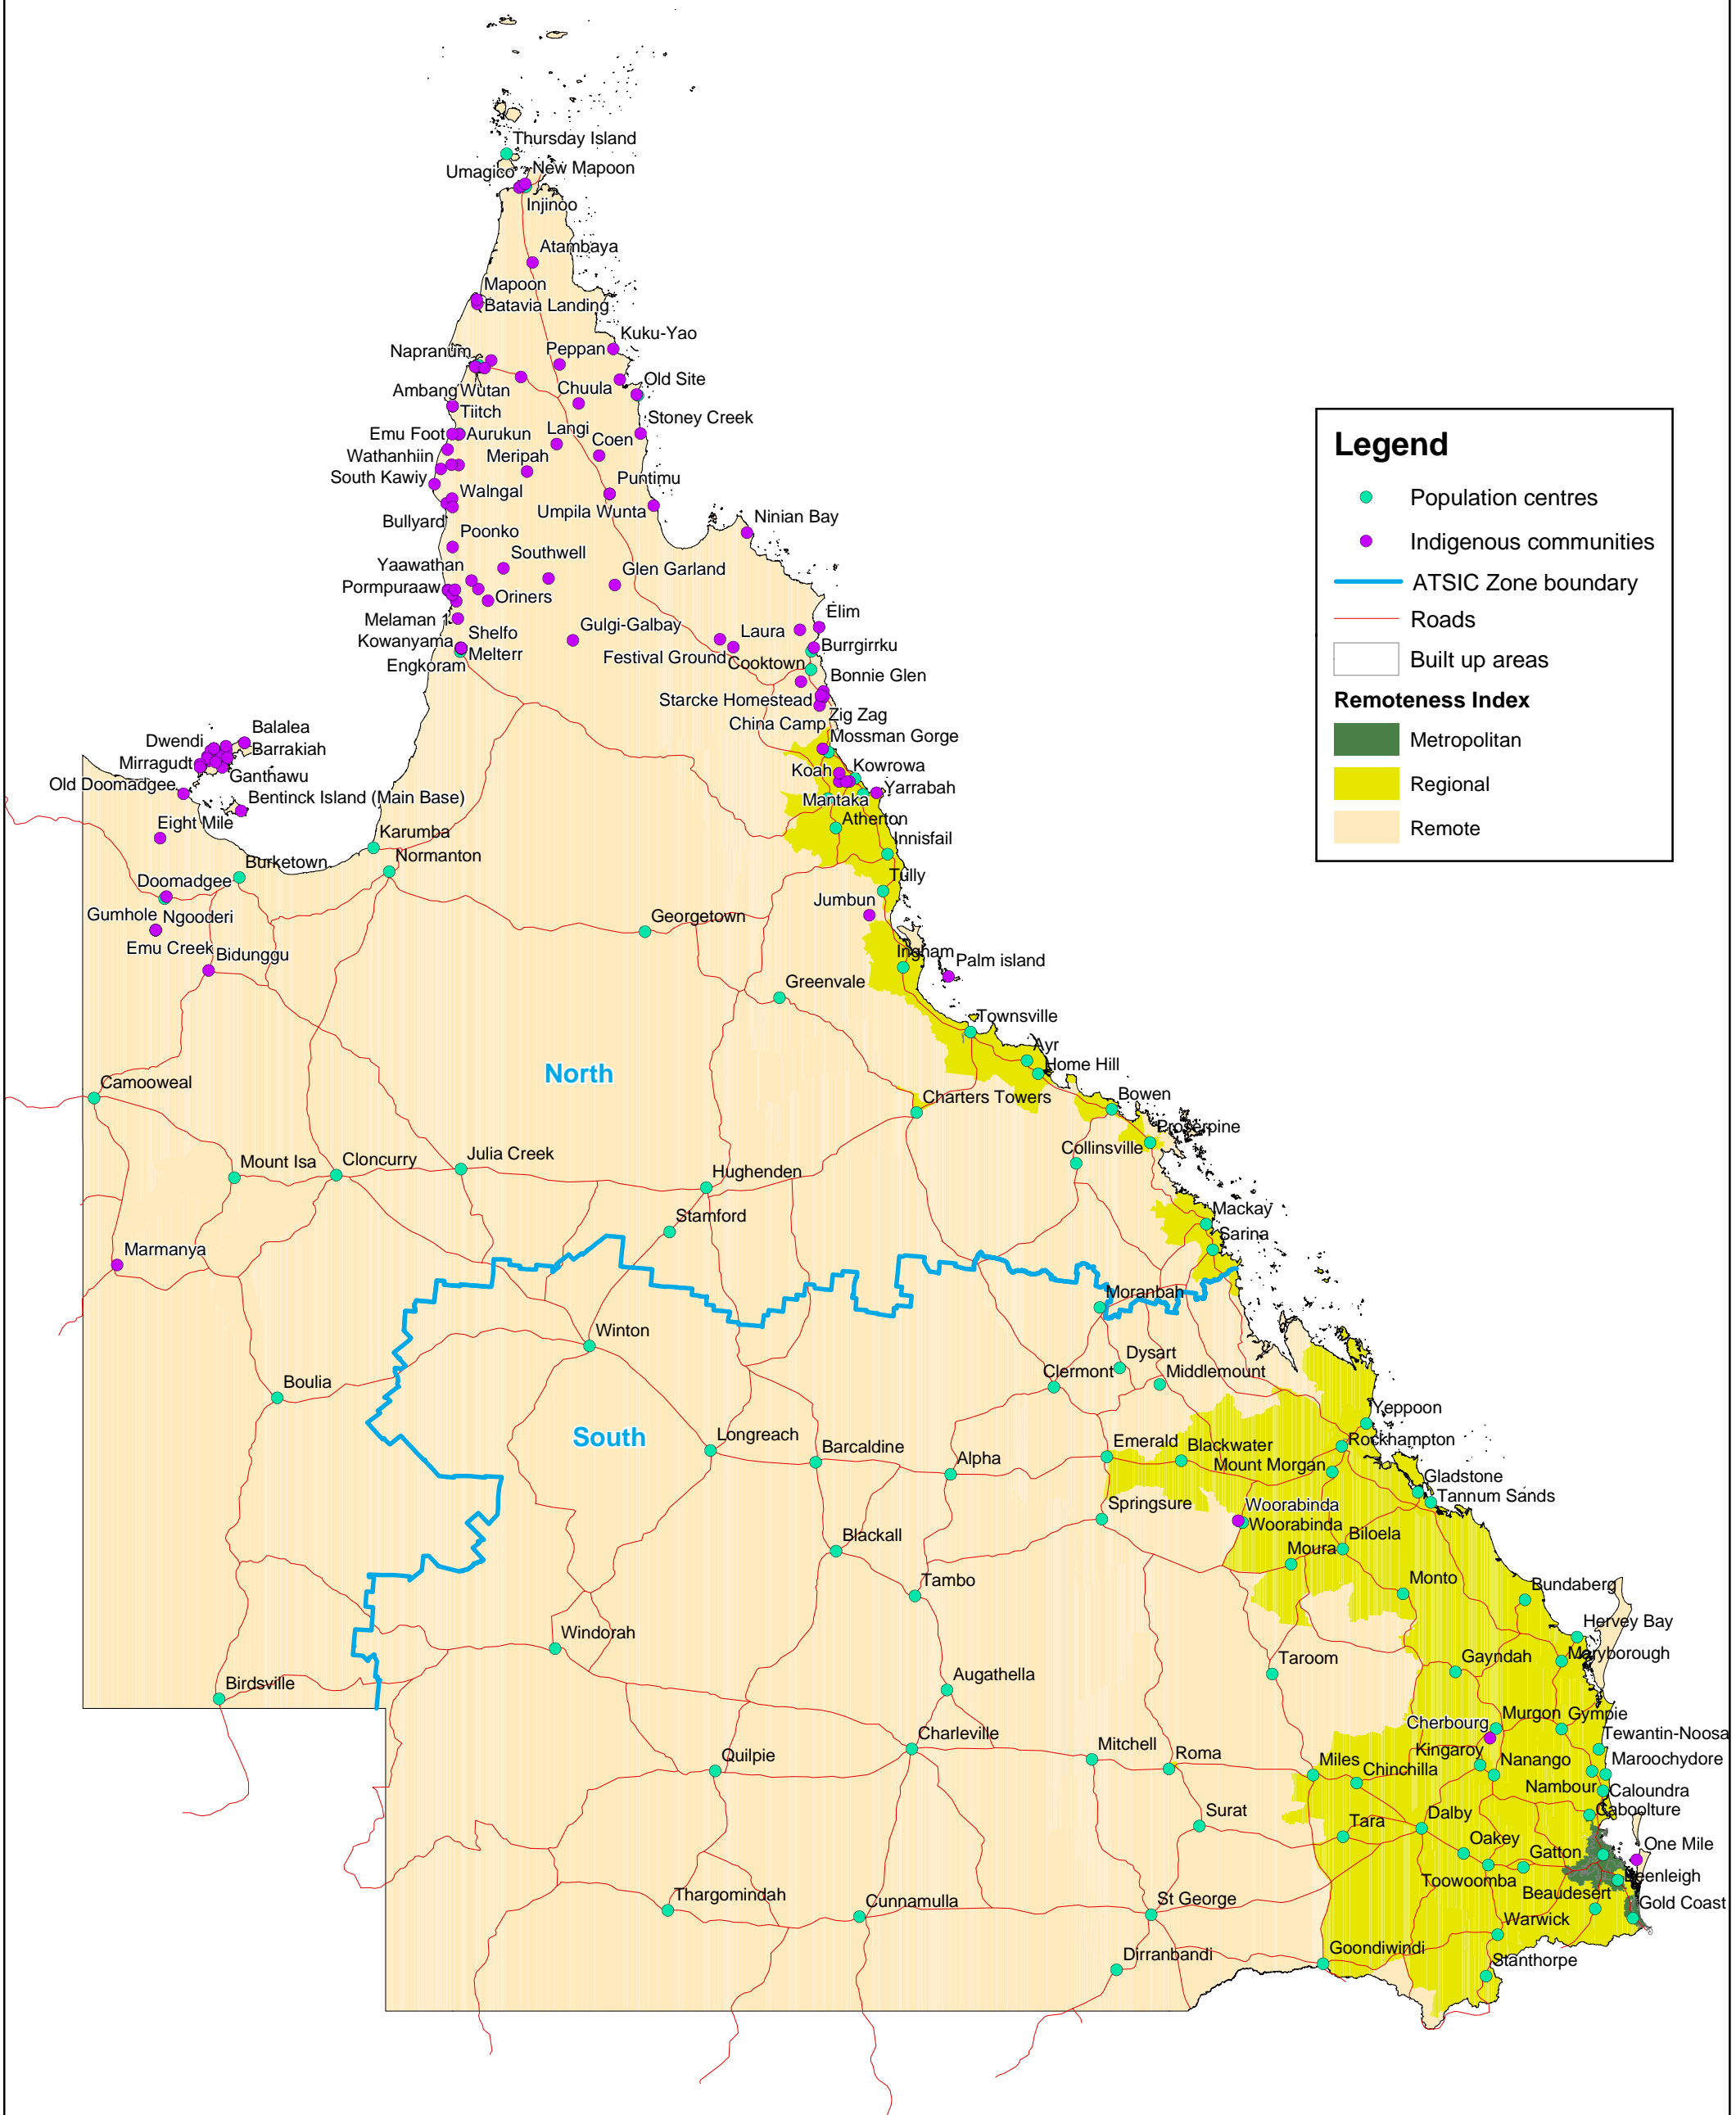

Client Remoteness Index, Queensland

Legend

- Population centres
- Indigenous communities
- ATSC Zone boundary
- Roads
- Built up areas

Remoteness Index

- Metropolitan
- Regional
- Remote