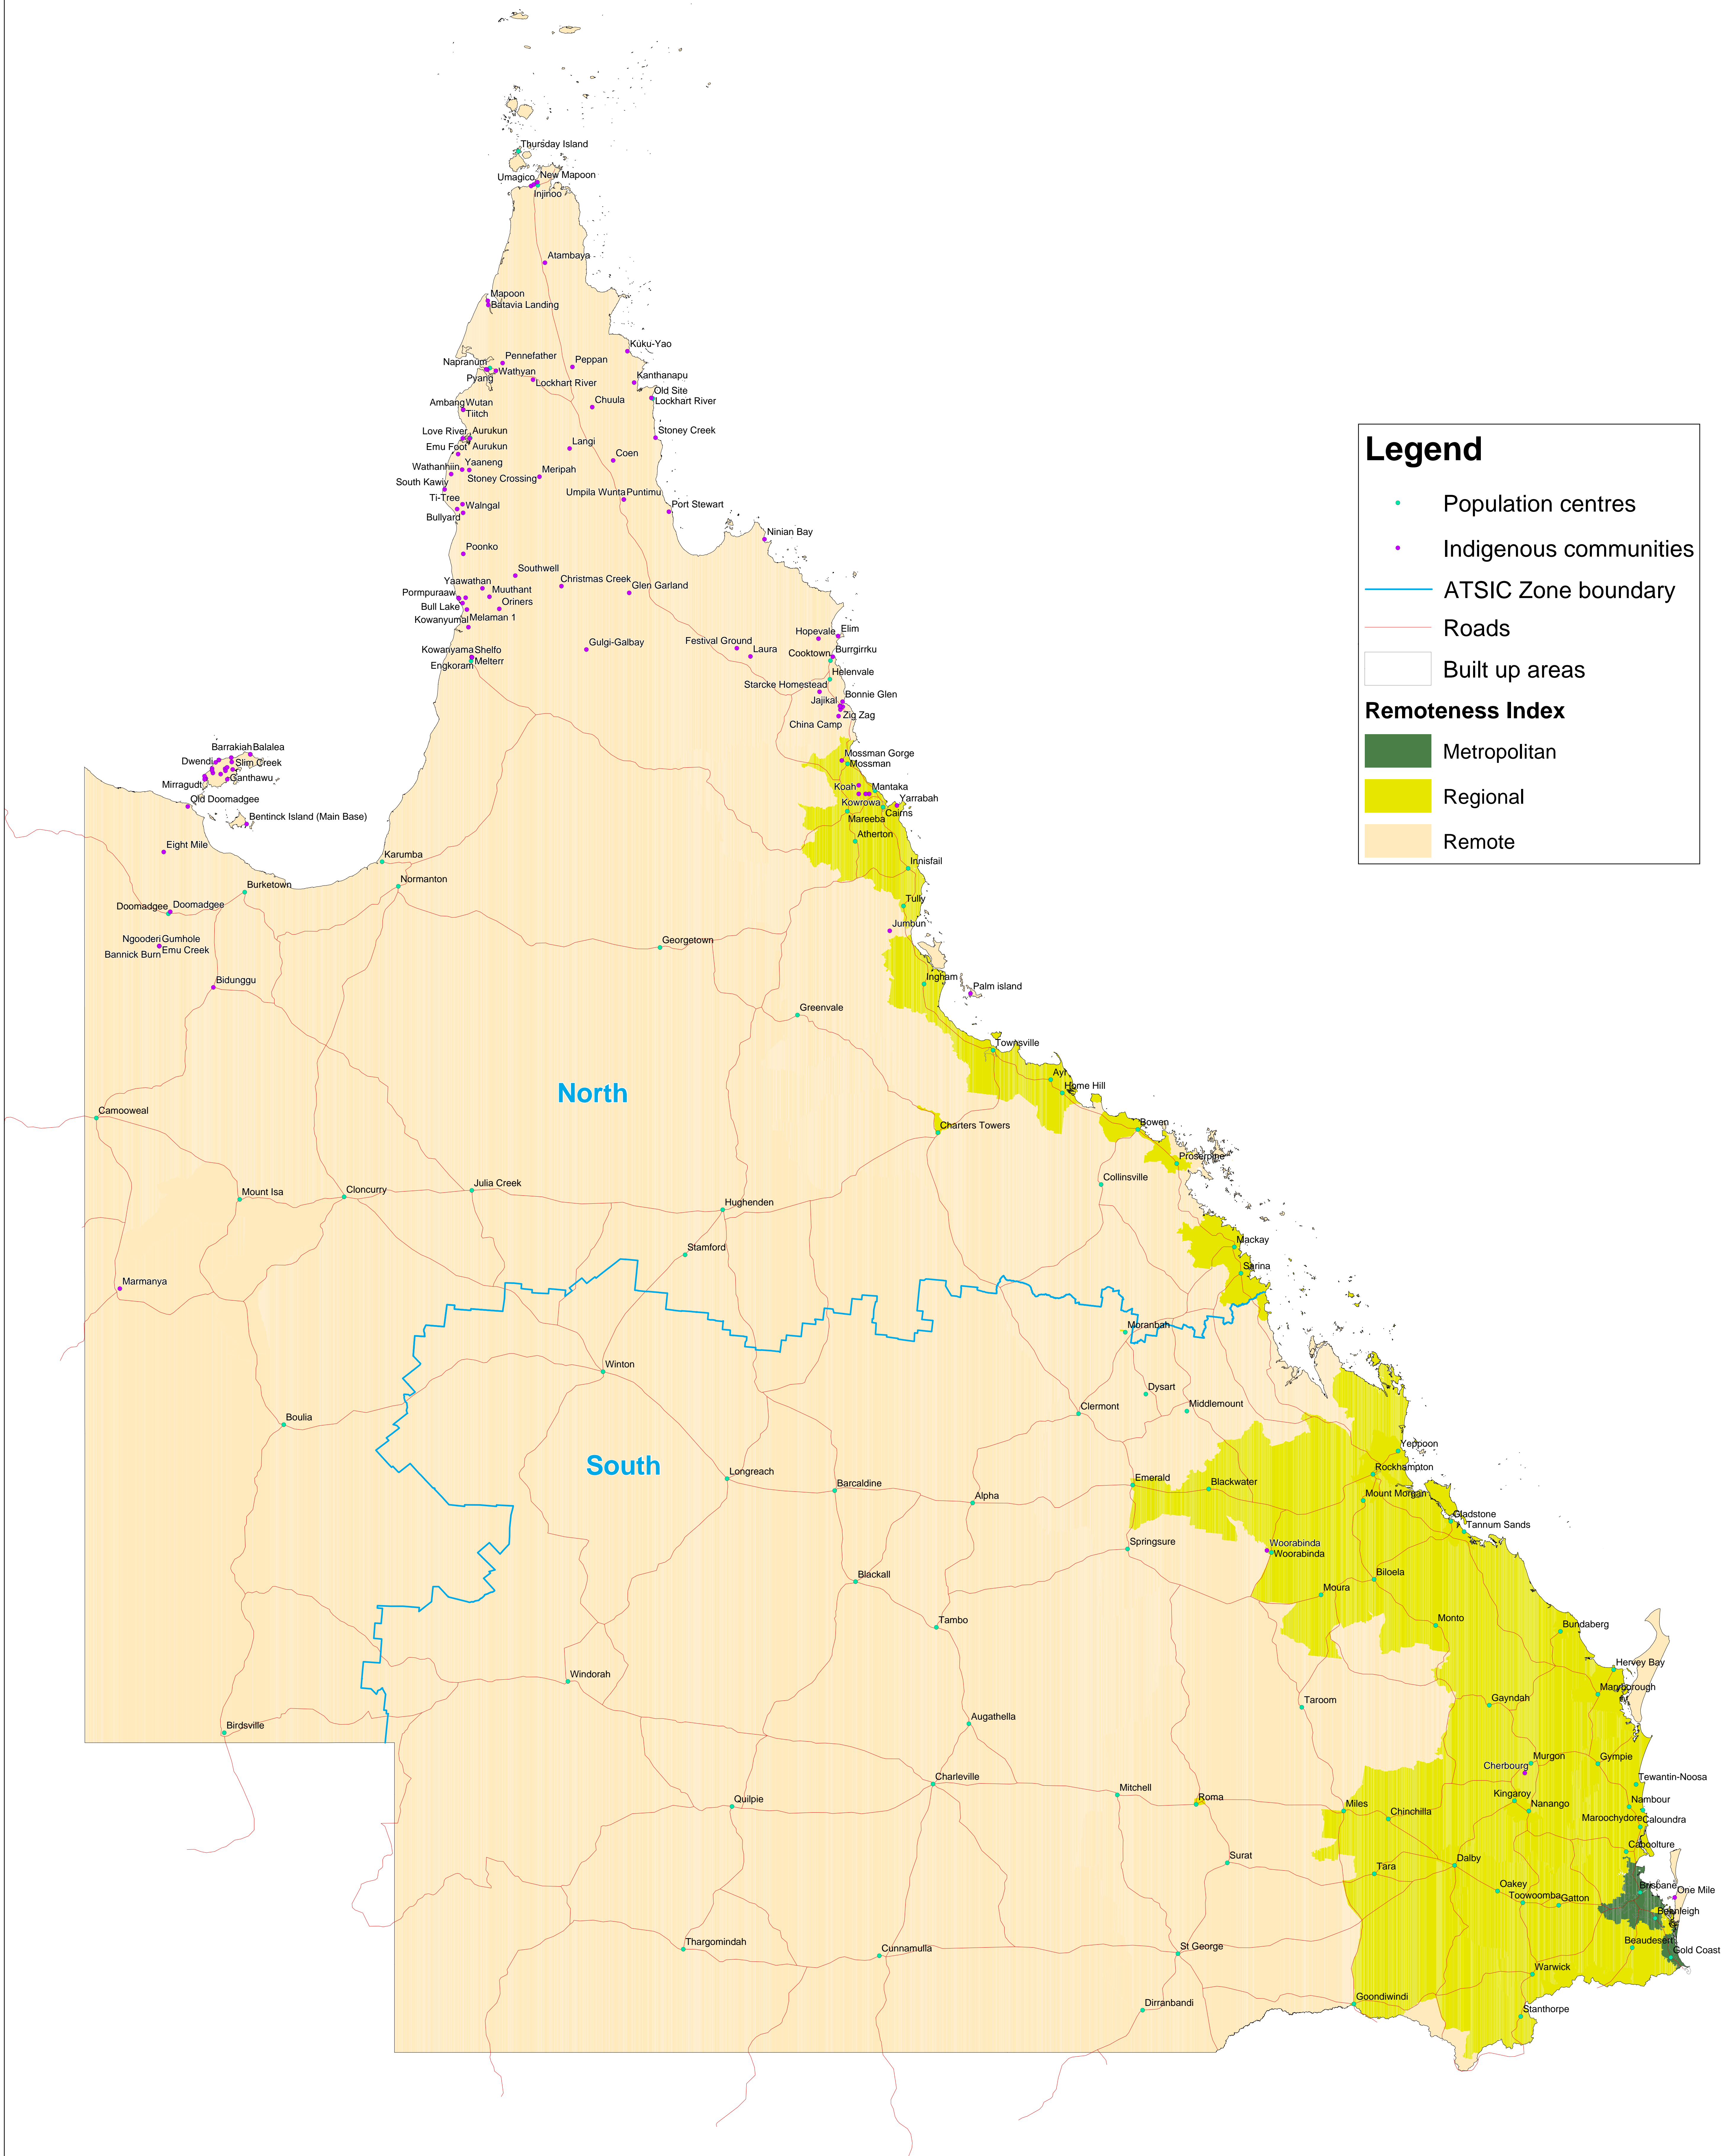

Client Remoteness Index, Queensland

Legend

- Population centres
- Indigenous communities
- ATSIC Zone boundary
- Roads
- Built up areas

Remoteness Index

- Metropolitan
- Regional
- Remote