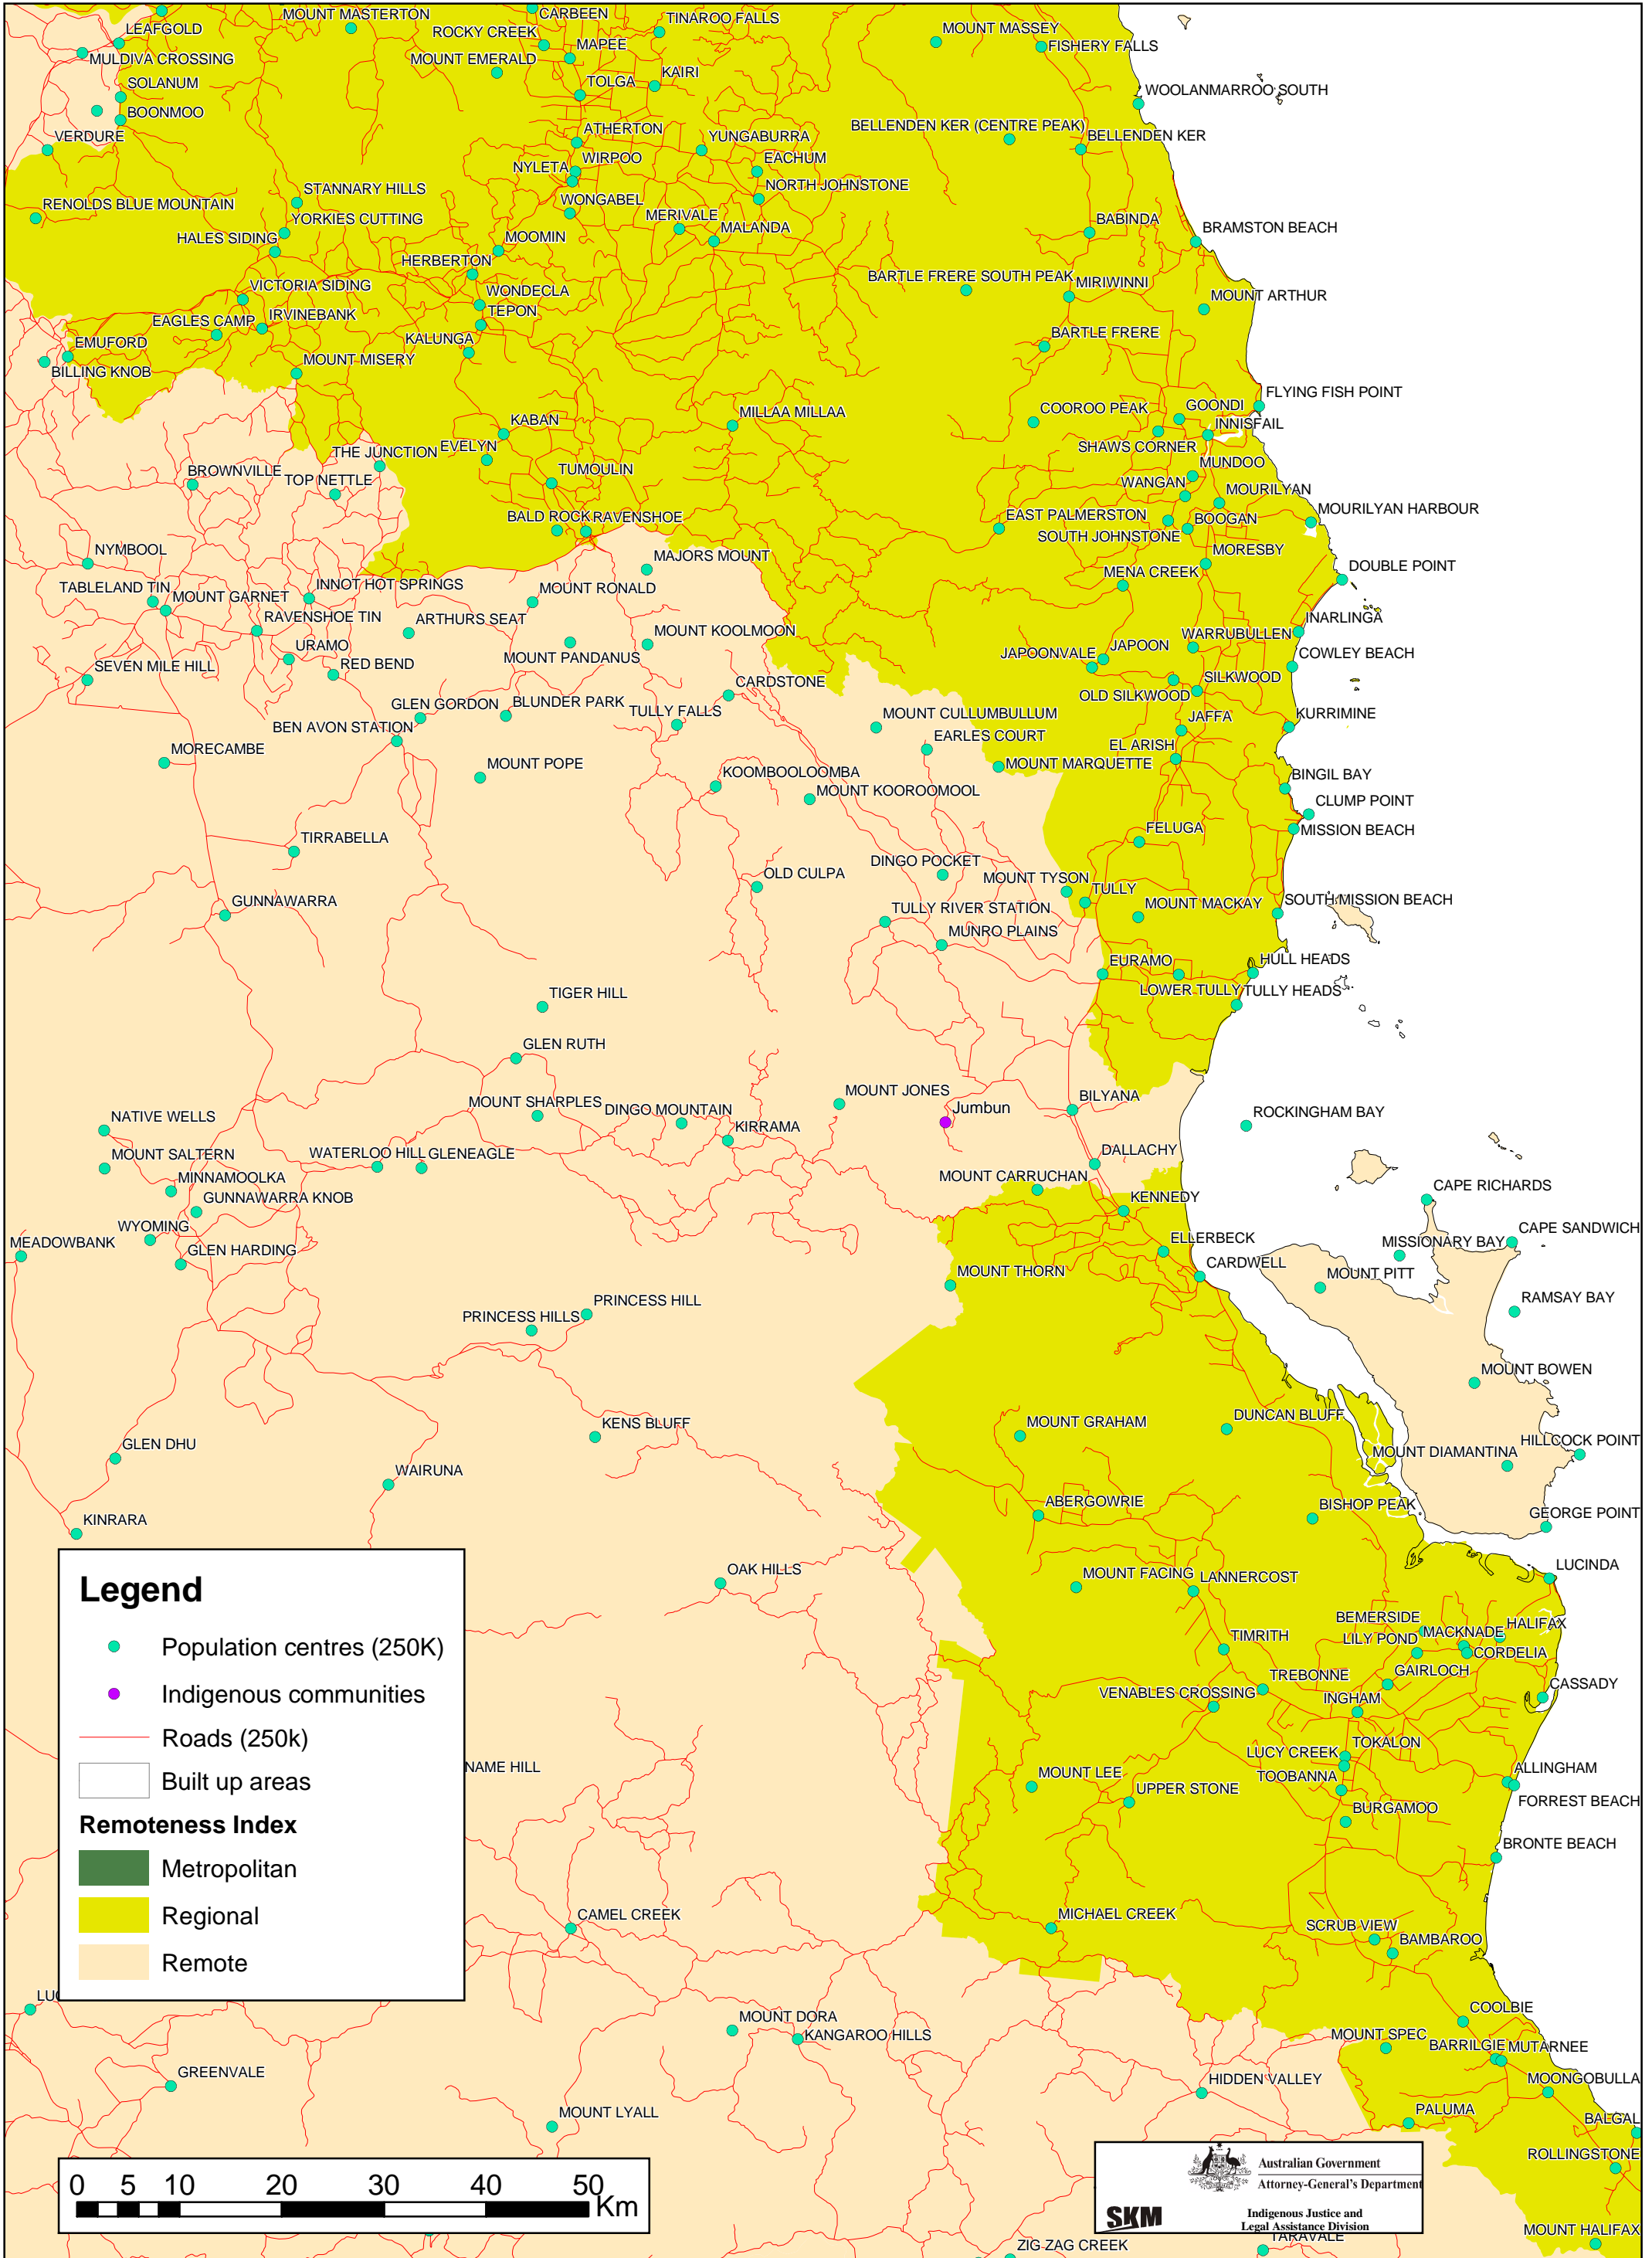

Client Remoteness Index, Queensland

Legend

- Population centres (250K)
 - Indigenous communities
 - Roads (250k)
 - Built up areas
- Remoteness Index**
- Metropolitan
 - Regional
 - Remote