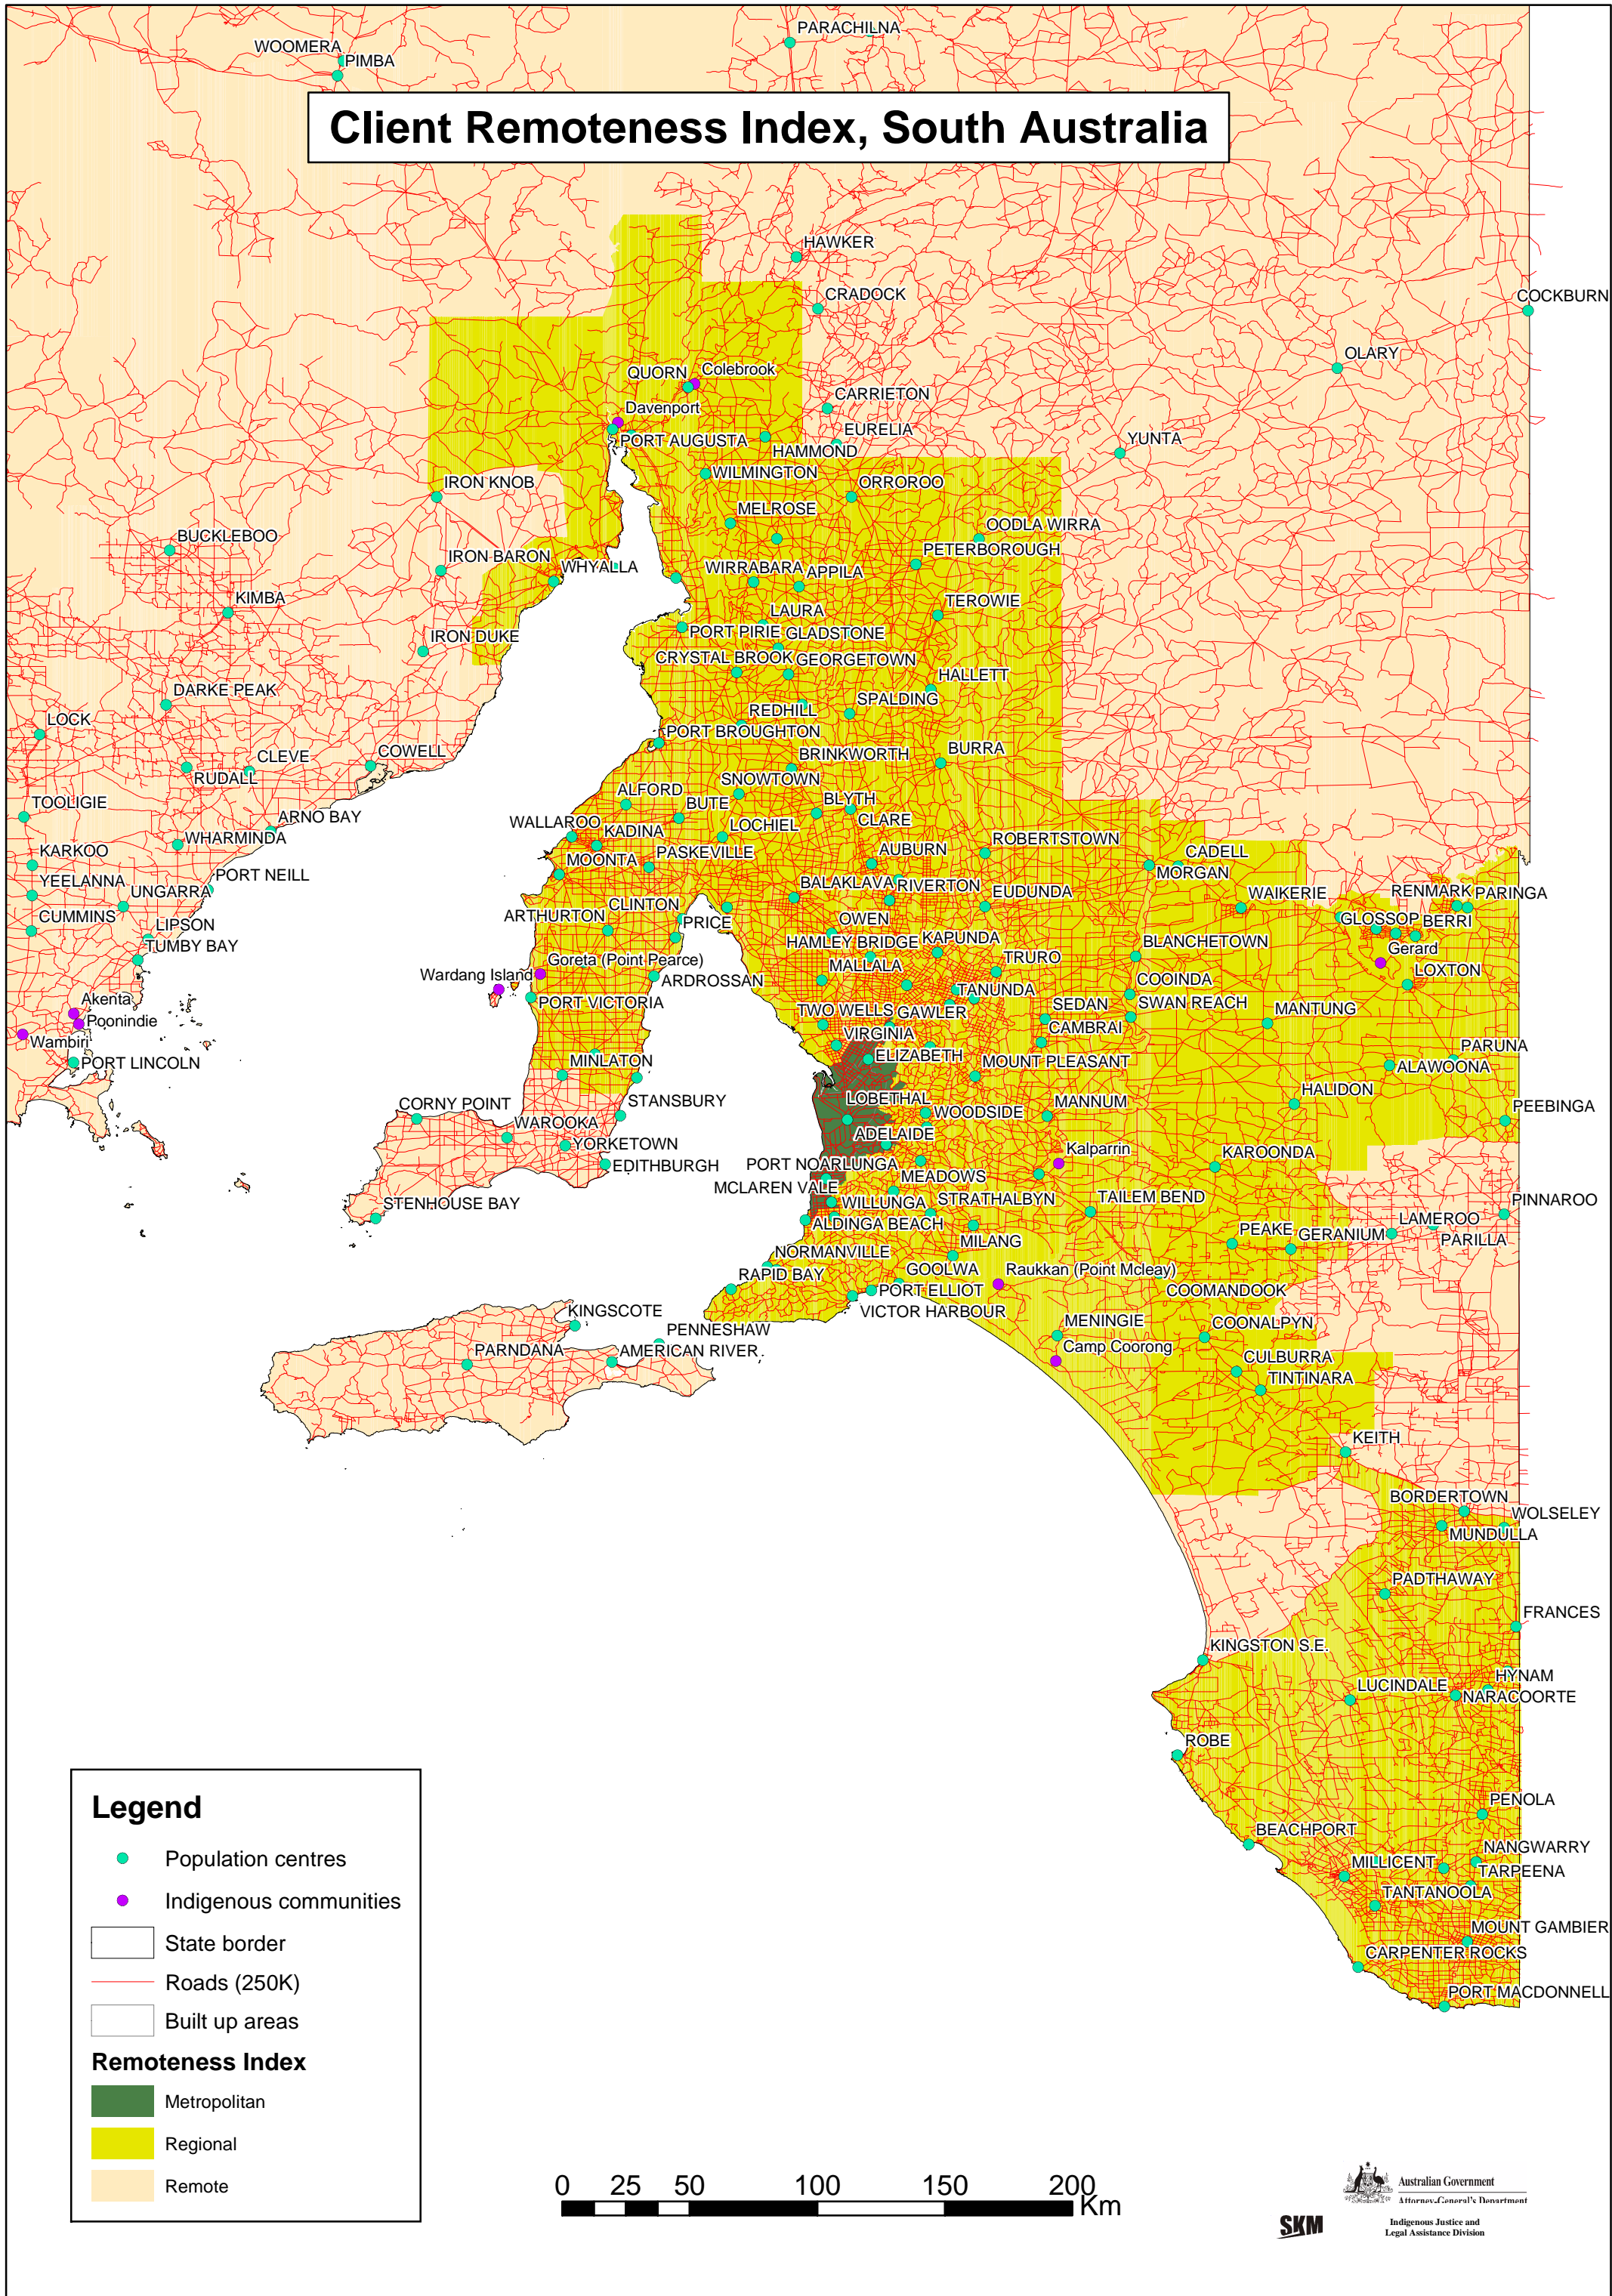

Client Remoteness Index, South Australia

Legend

- Population centres
- Indigenous communities

- State border
- Roads (250K)
- Built up areas

Remoteness Index

- Metropolitan
- Regional
- Remote

0 25 50 100 150 200 Km