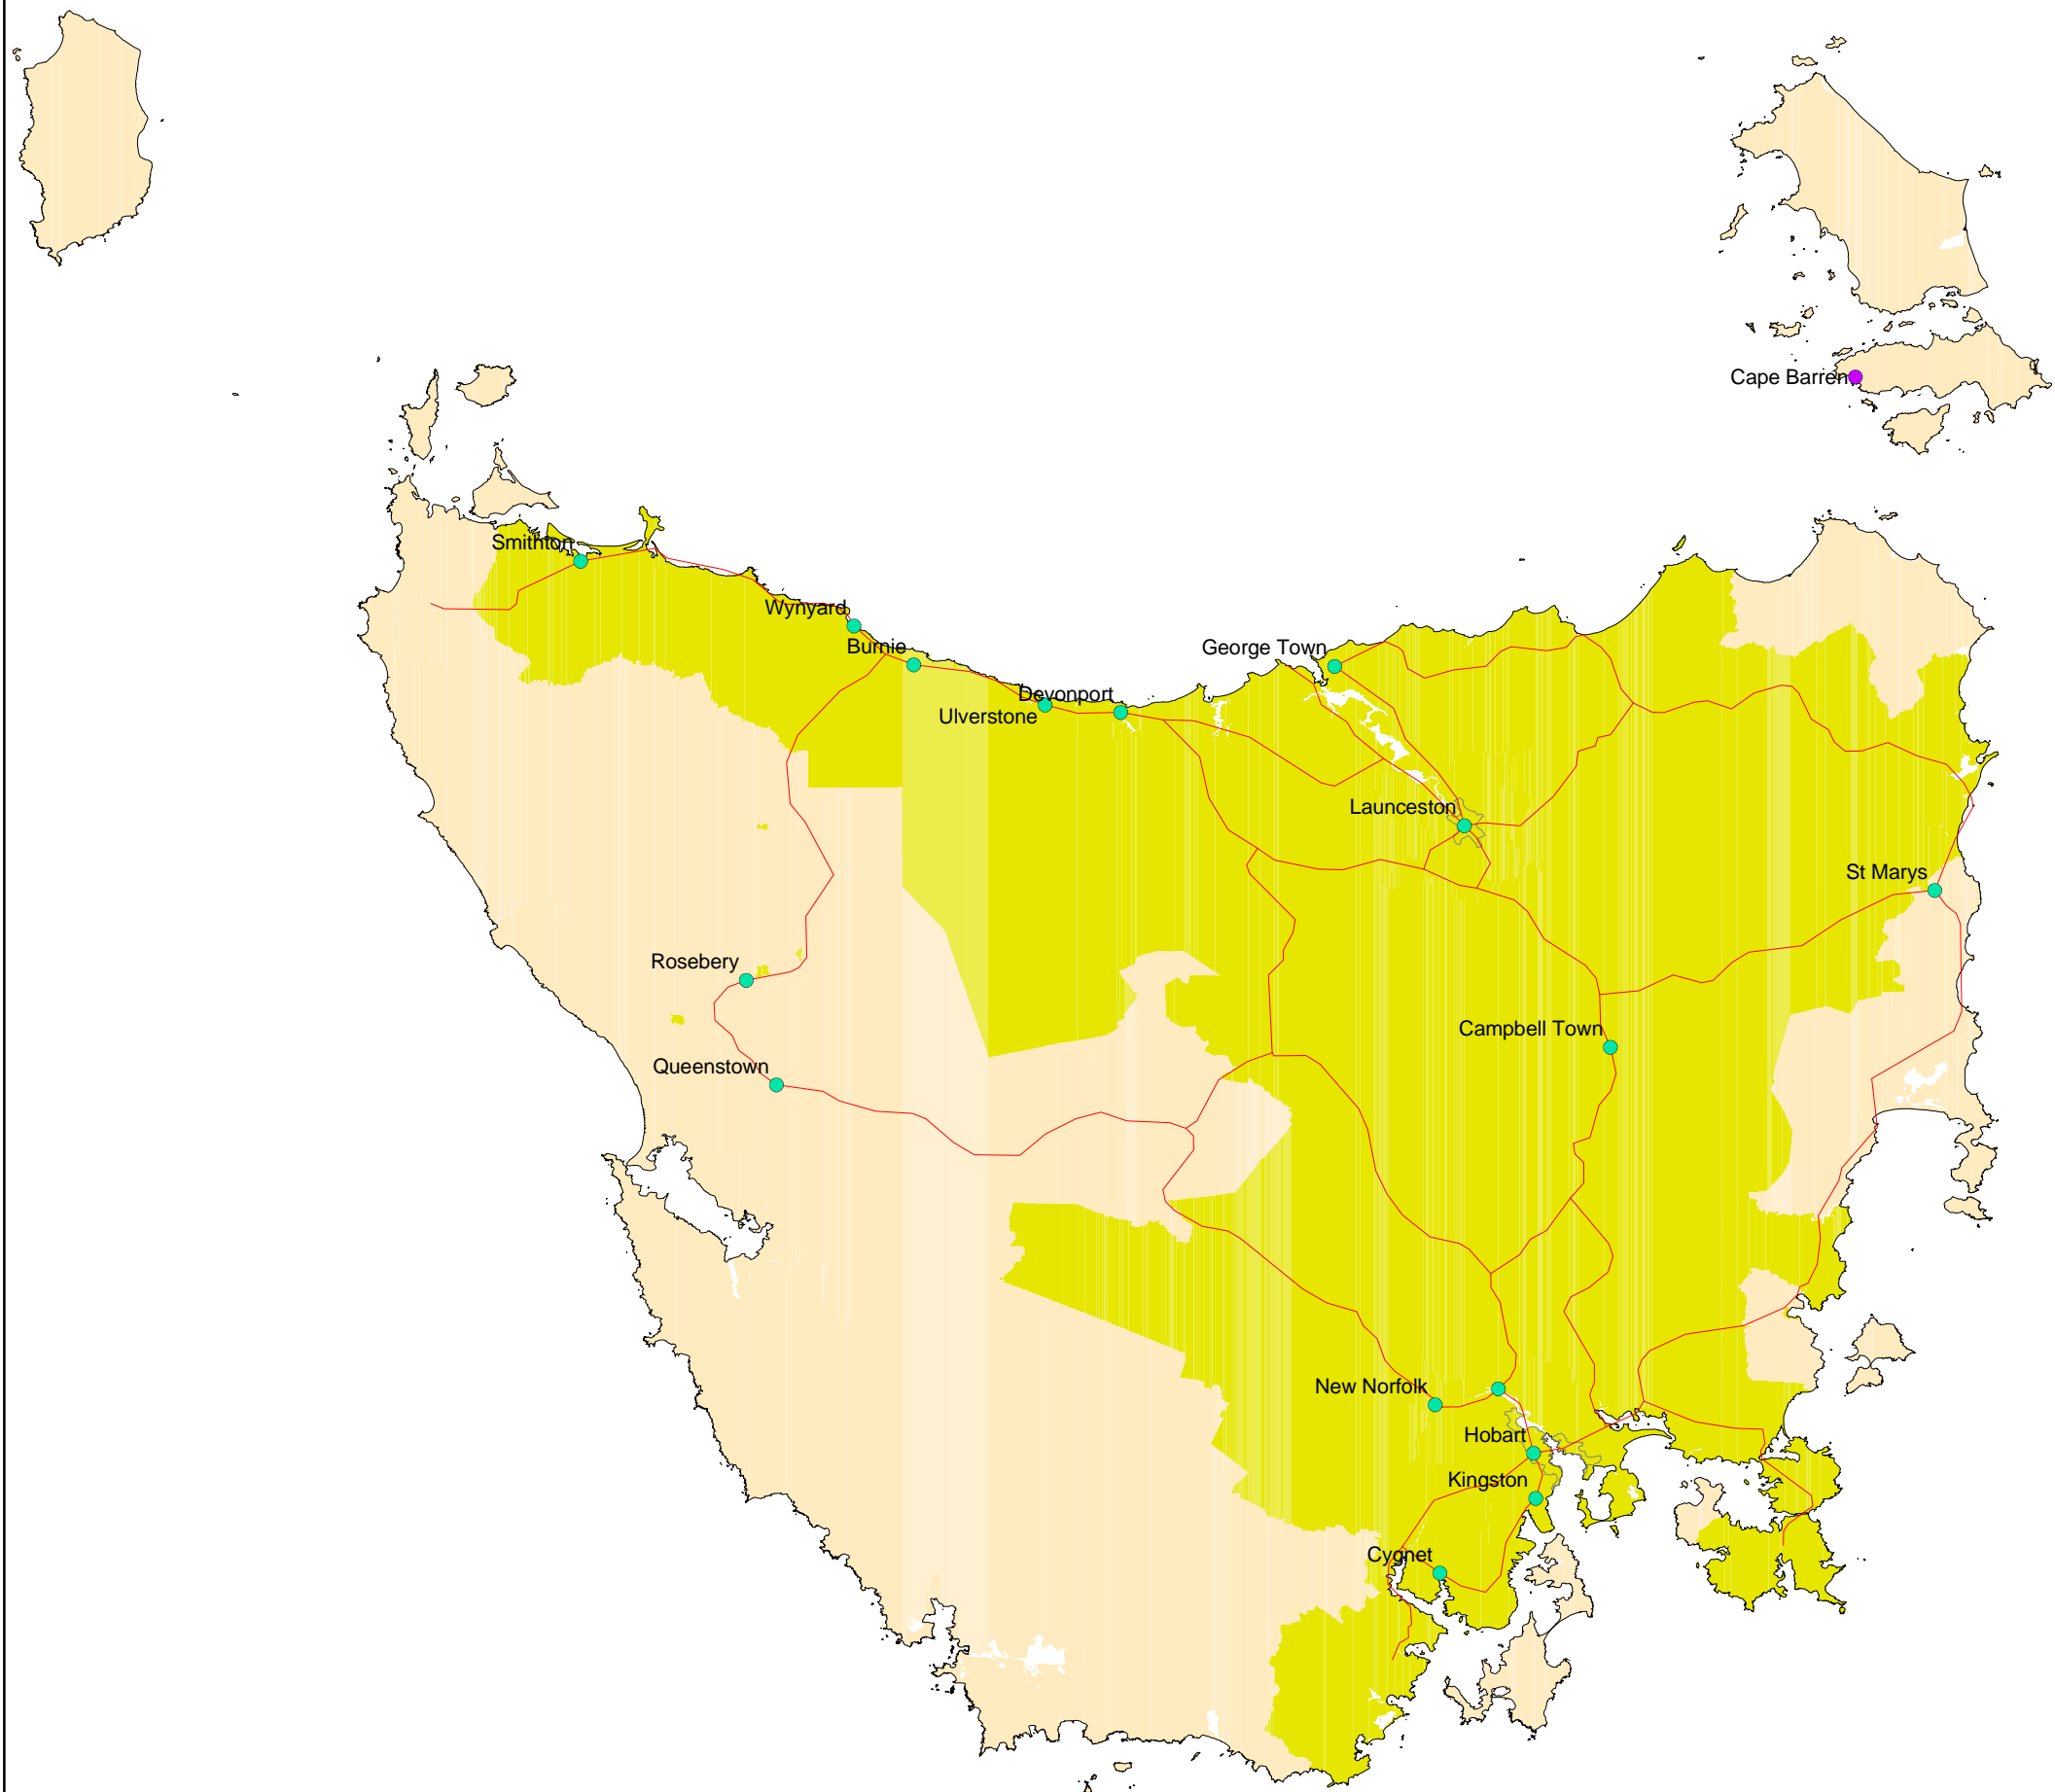

# Client Remoteness Index, Tasmania

**Legend**

- Population centres
- Indigenous communities
- Roads
- Built up areas

**Remoteness Index**

- Metropolitan
- Regional
- Remote