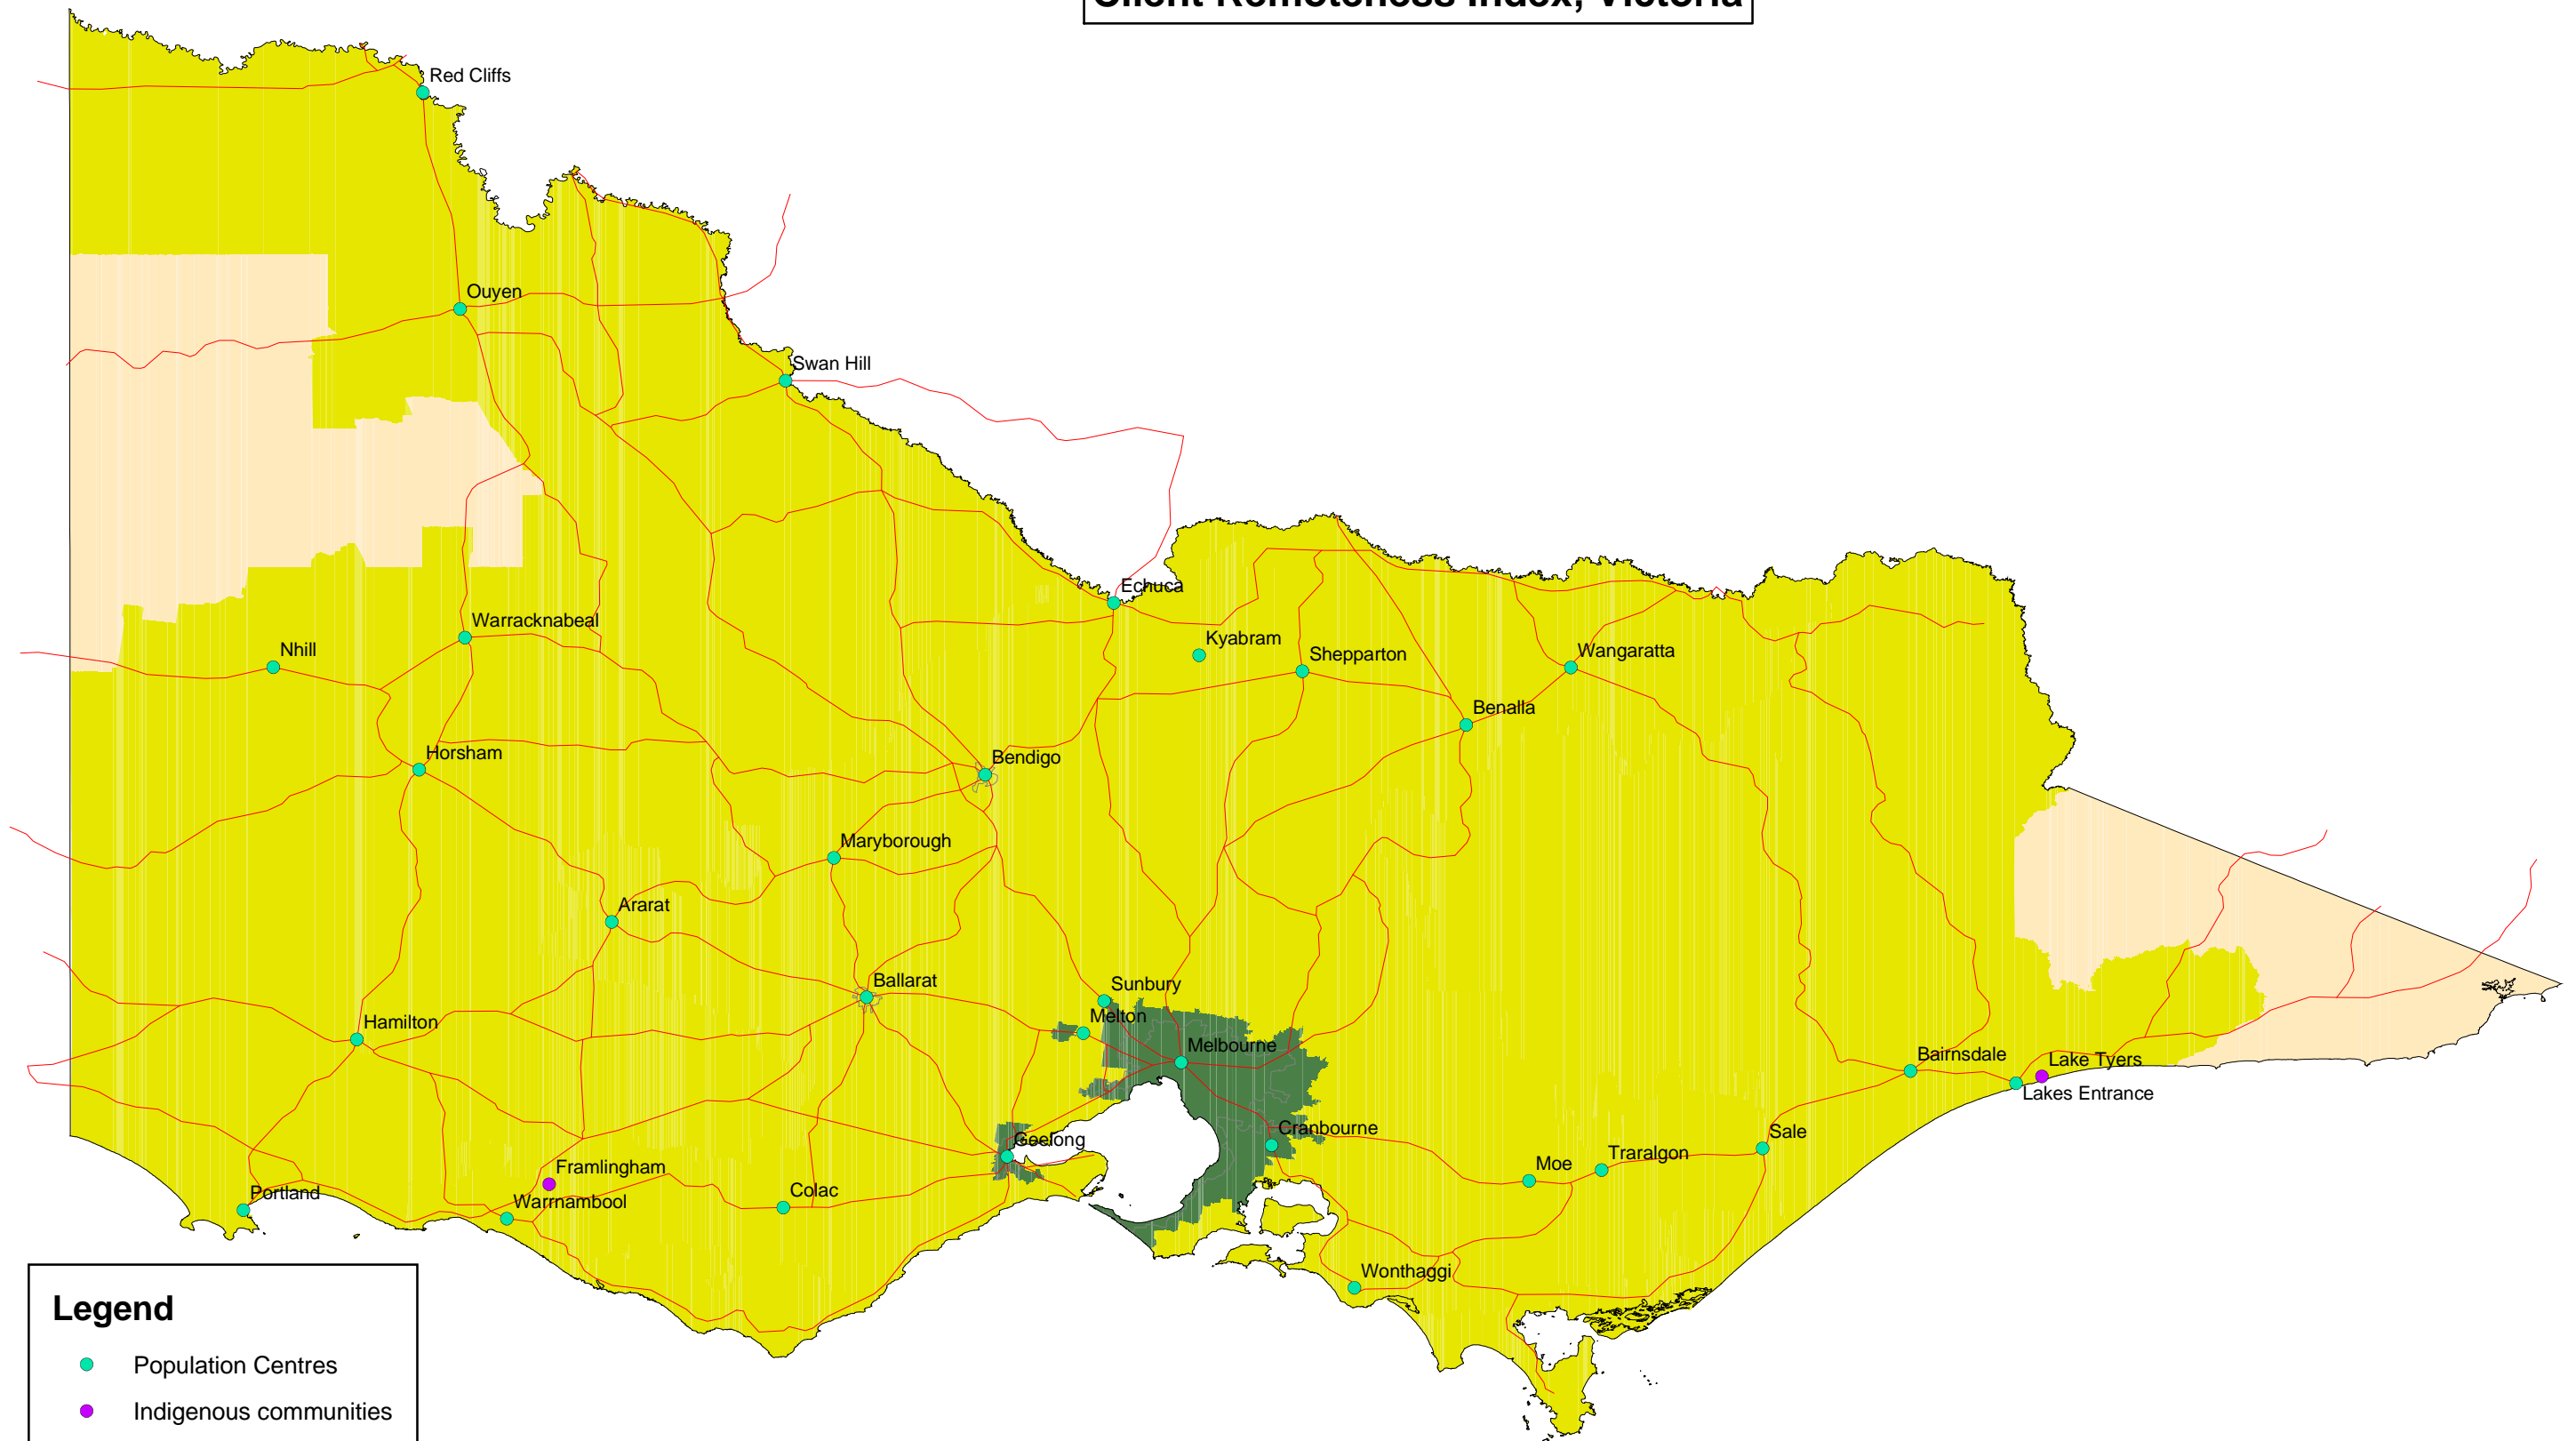

Client Remoteness Index, Victoria

Legend

- Population Centres
- Indigenous communities
- Roads
- Built up areas

Remoteness Index

- Metropolitan
- Regional
- Remote