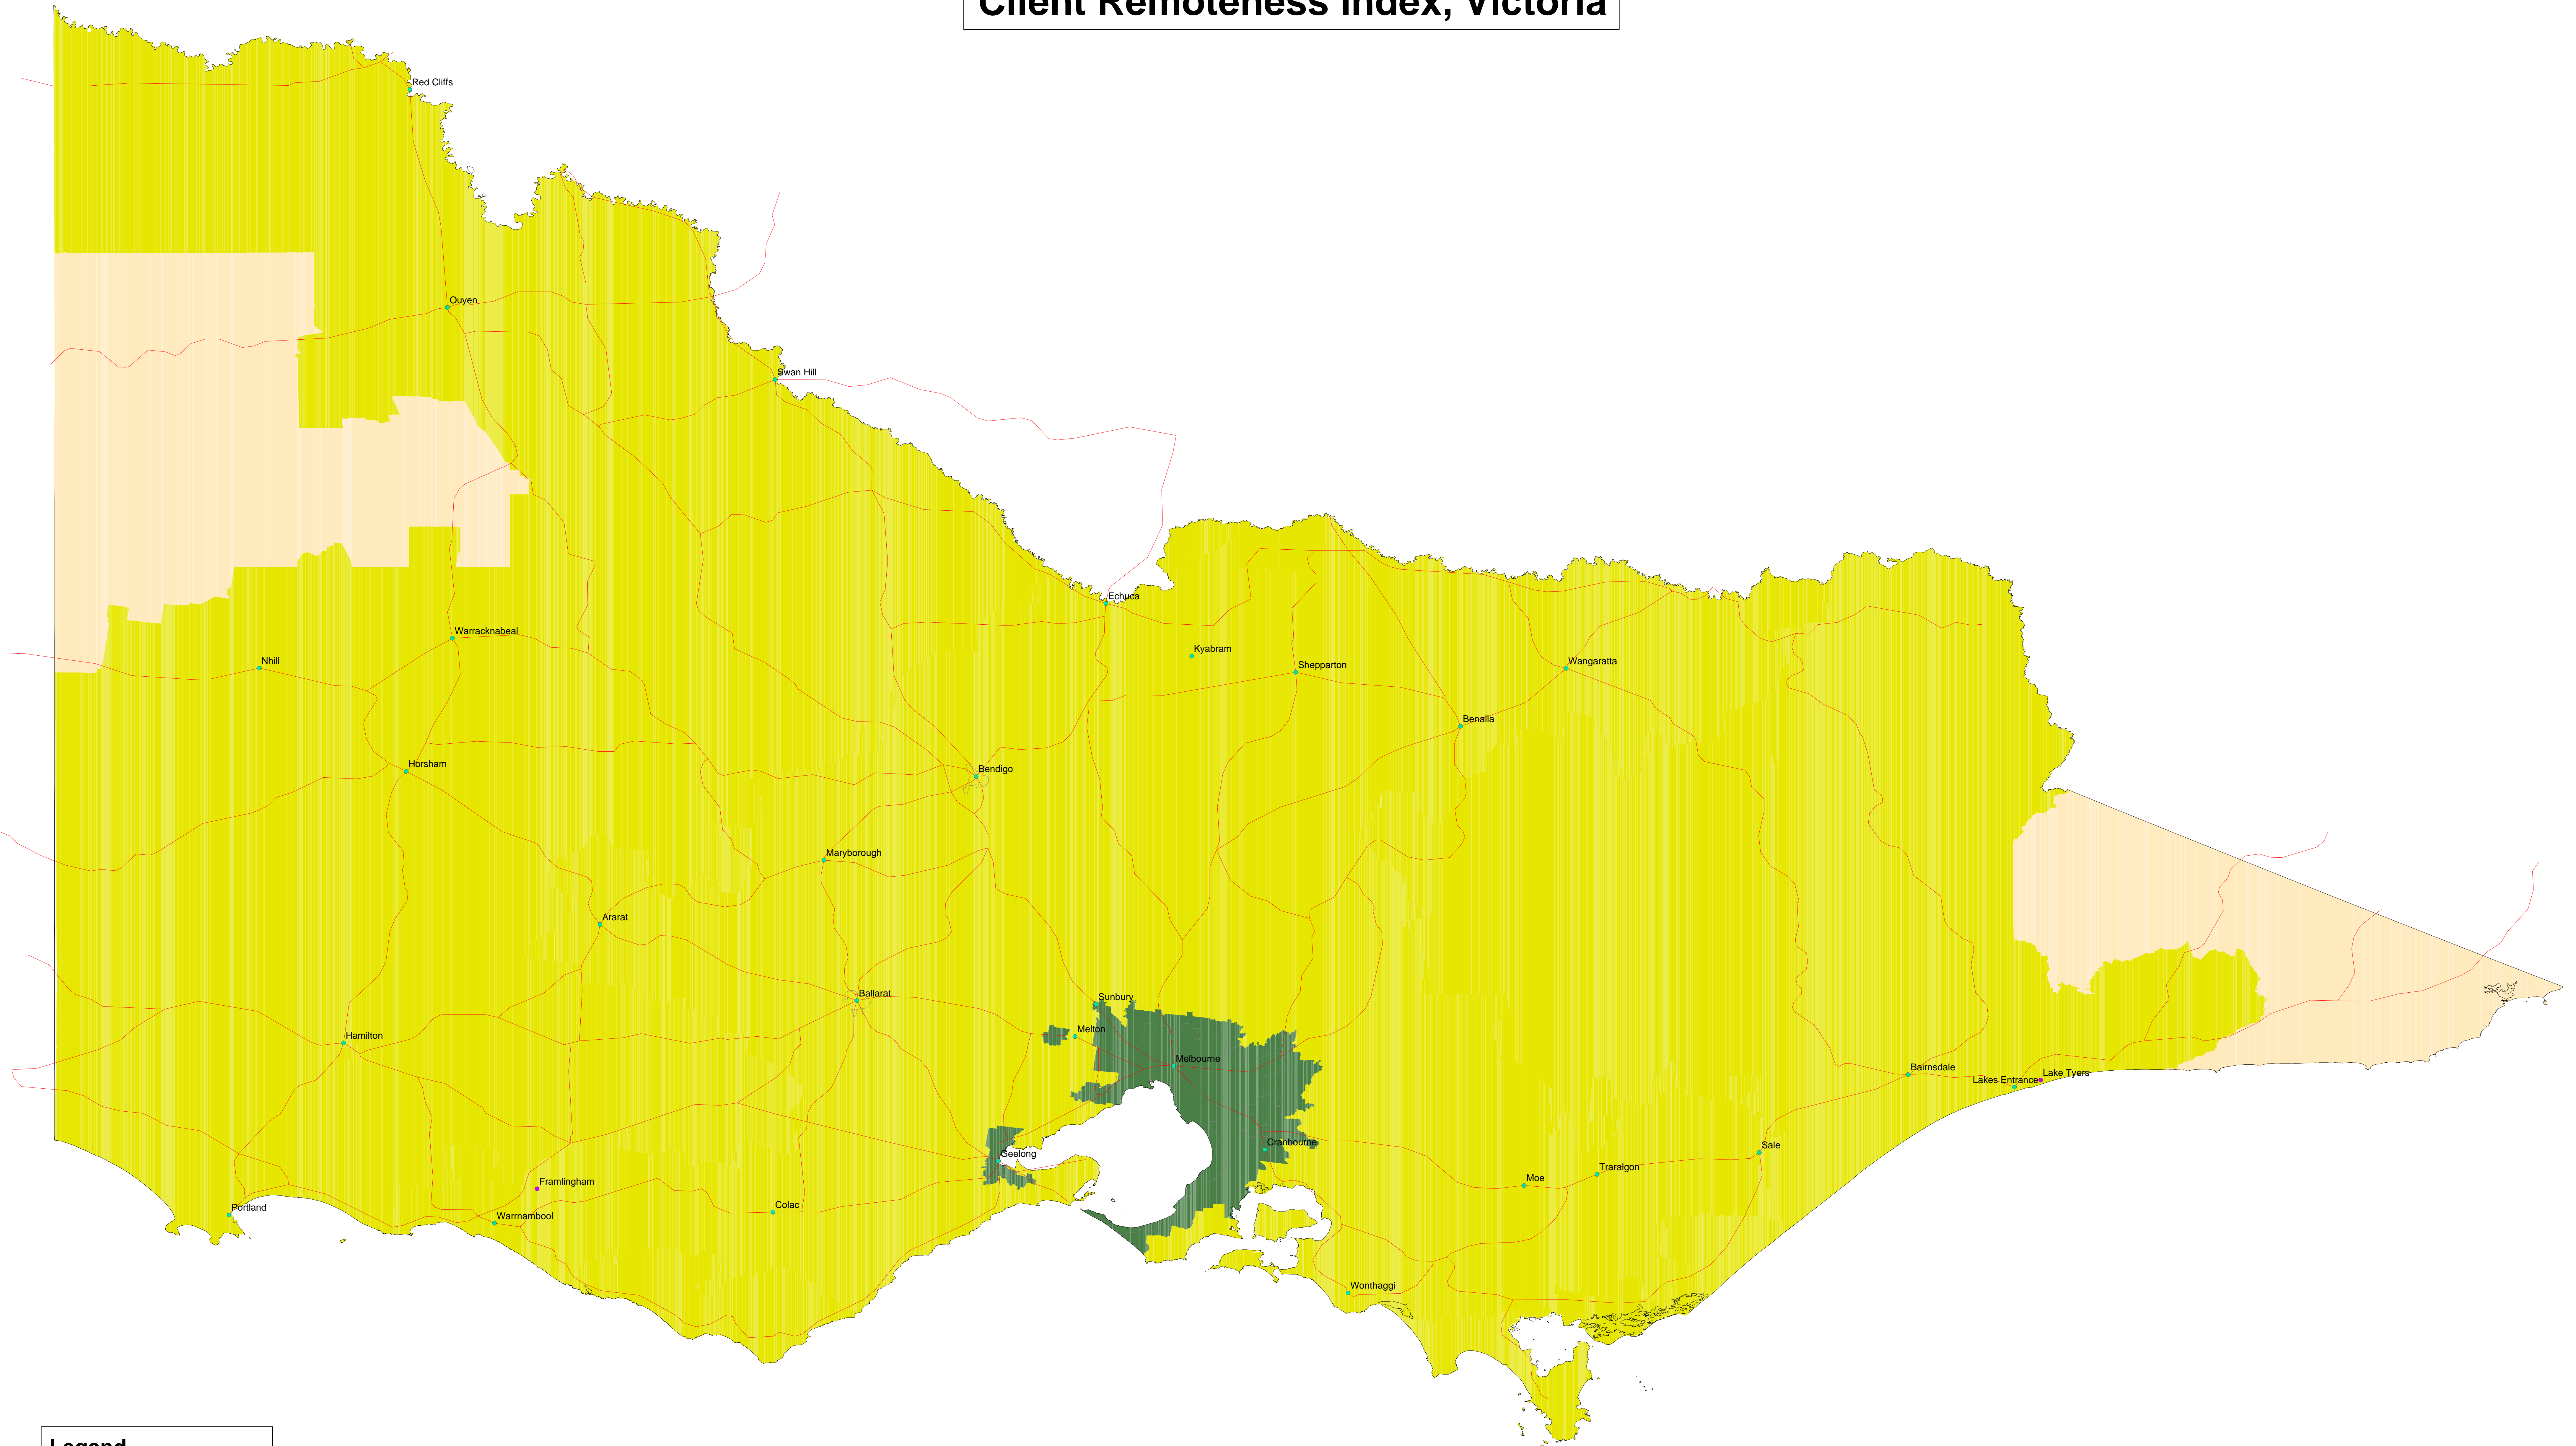

# Client Remoteness Index, Victoria

**Legend**

- Population centres
- Indigenous communities
- Roads
- Built up areas

**Remoteness Index**

- Metropolitan
- Regional
- Remote