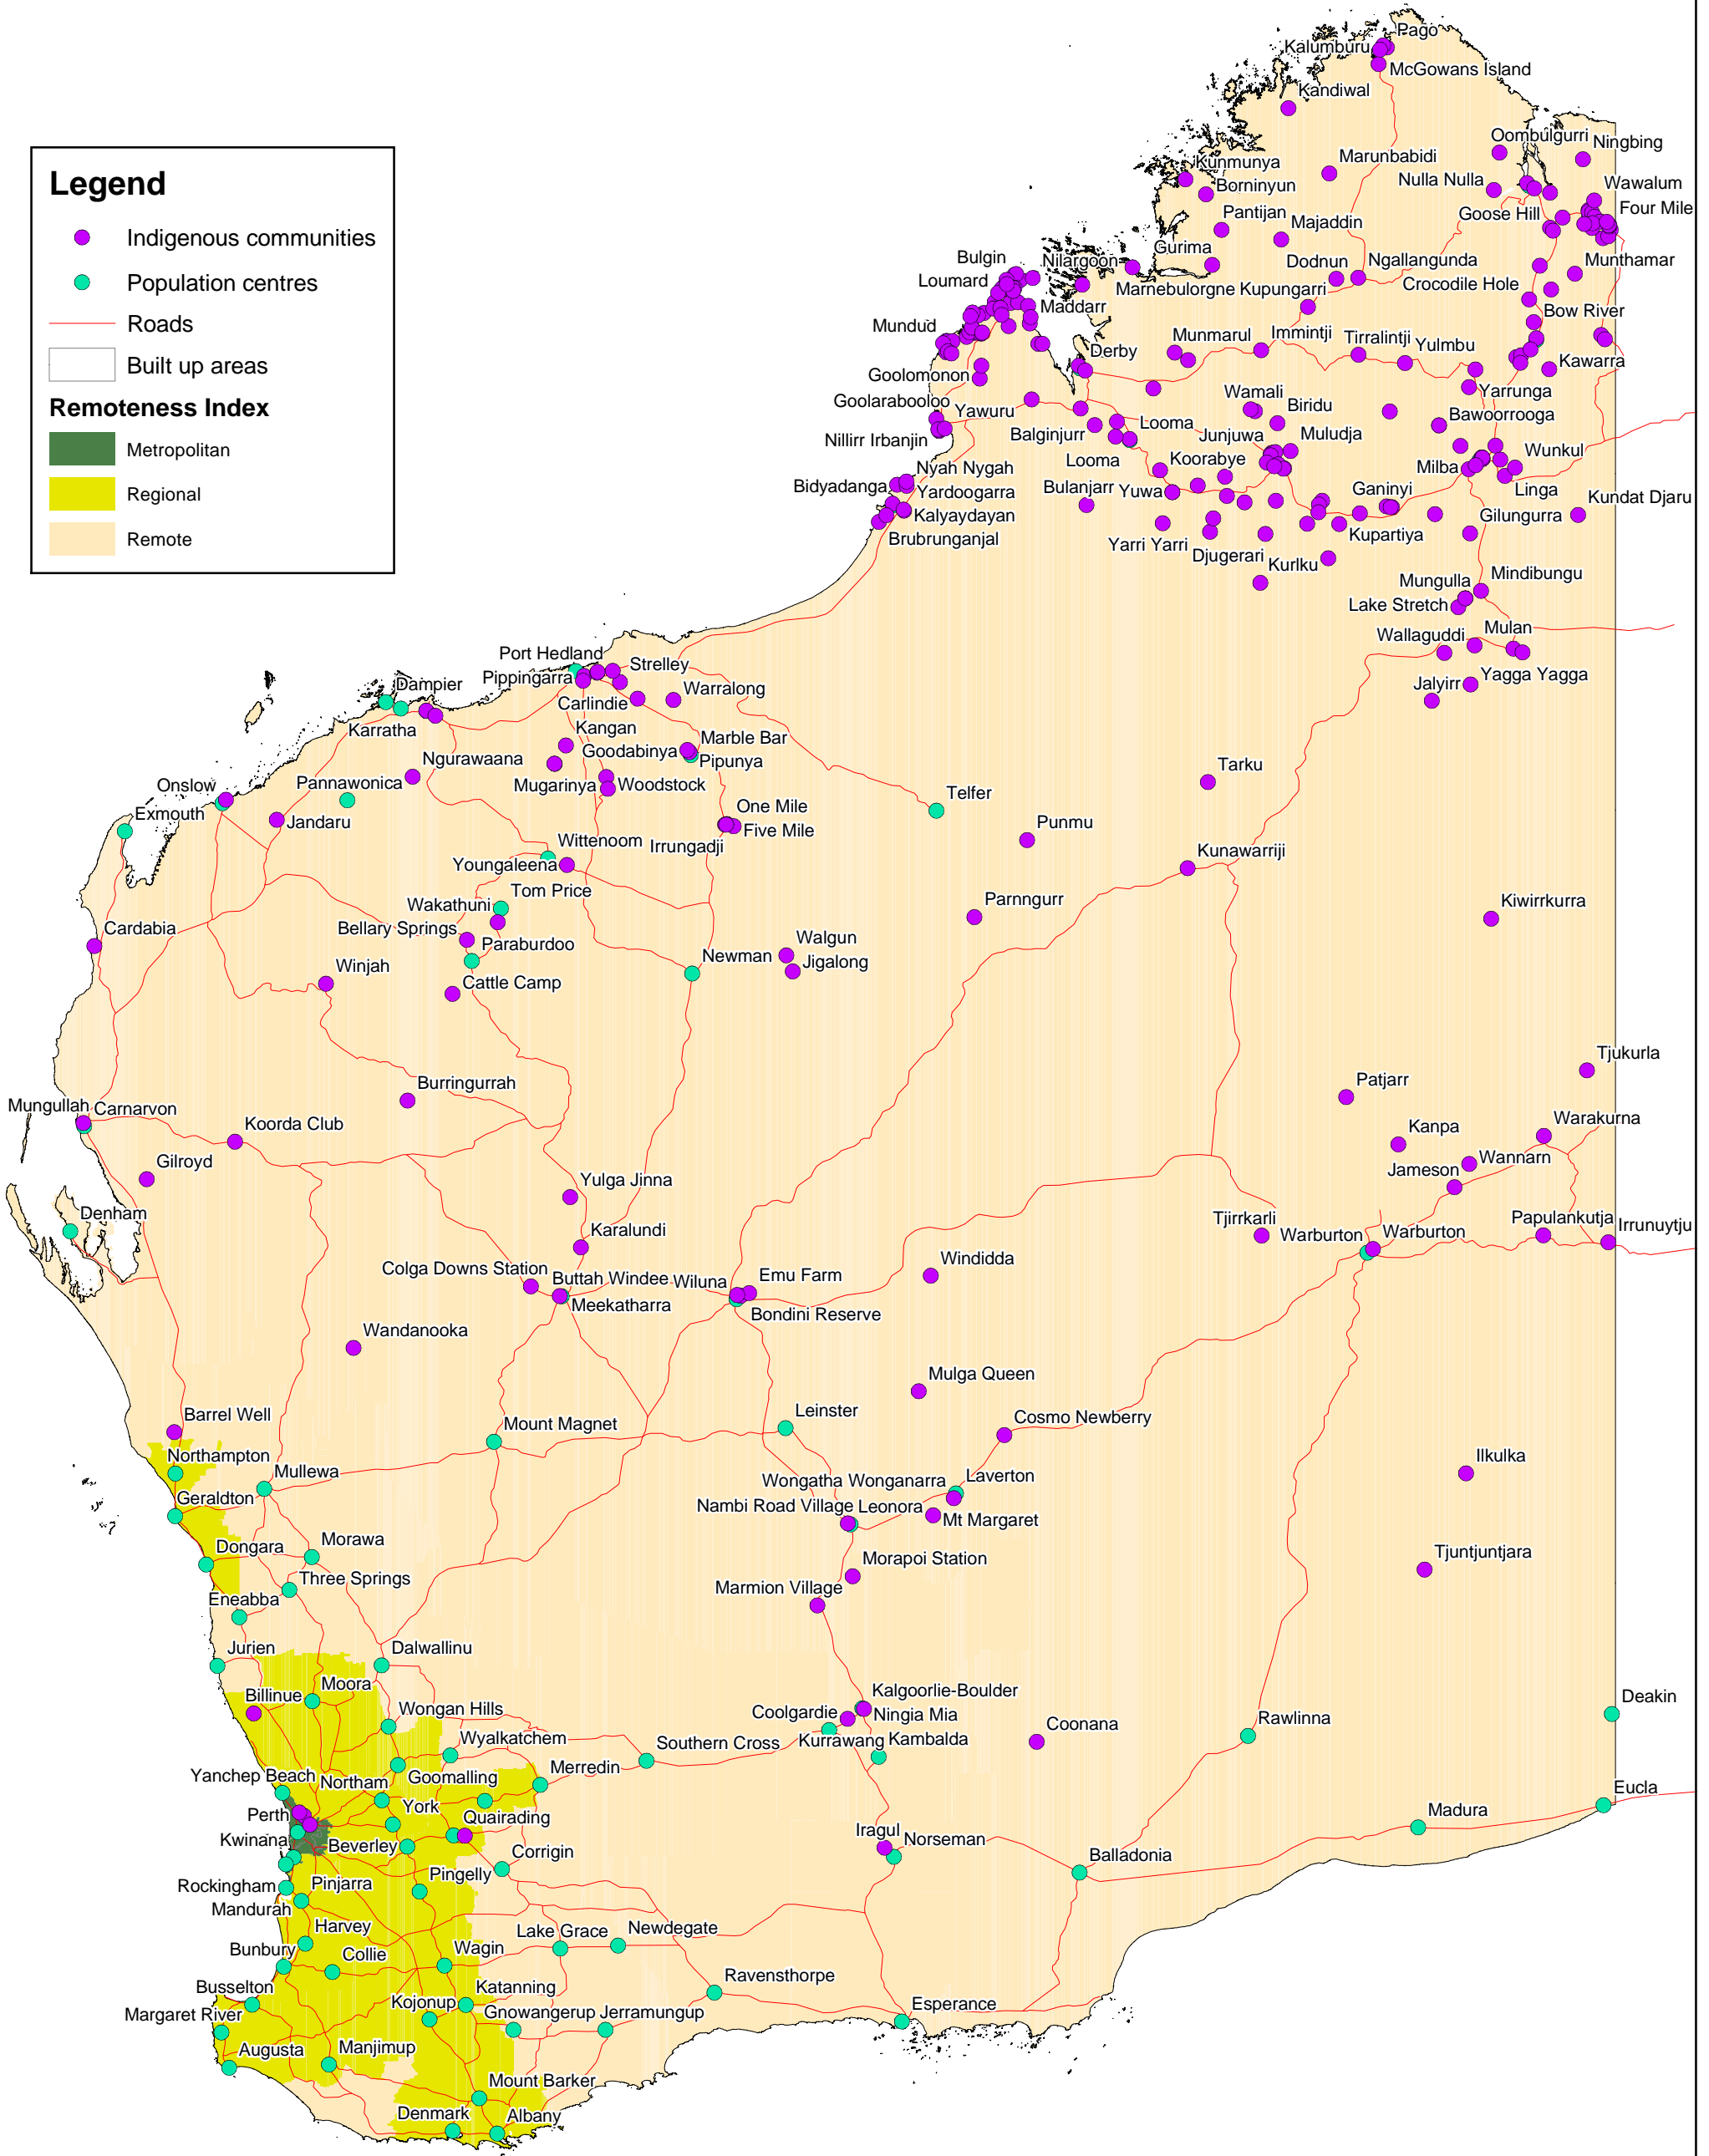

Client Remoteness Index, Western Australia

Legend

● Indigenous communities

● Population centres

— Roads

□ Built up areas

Remoteness Index

■ Metropolitan

■ Regional

■ Remote

0 50 100 200 300 400 500 Km