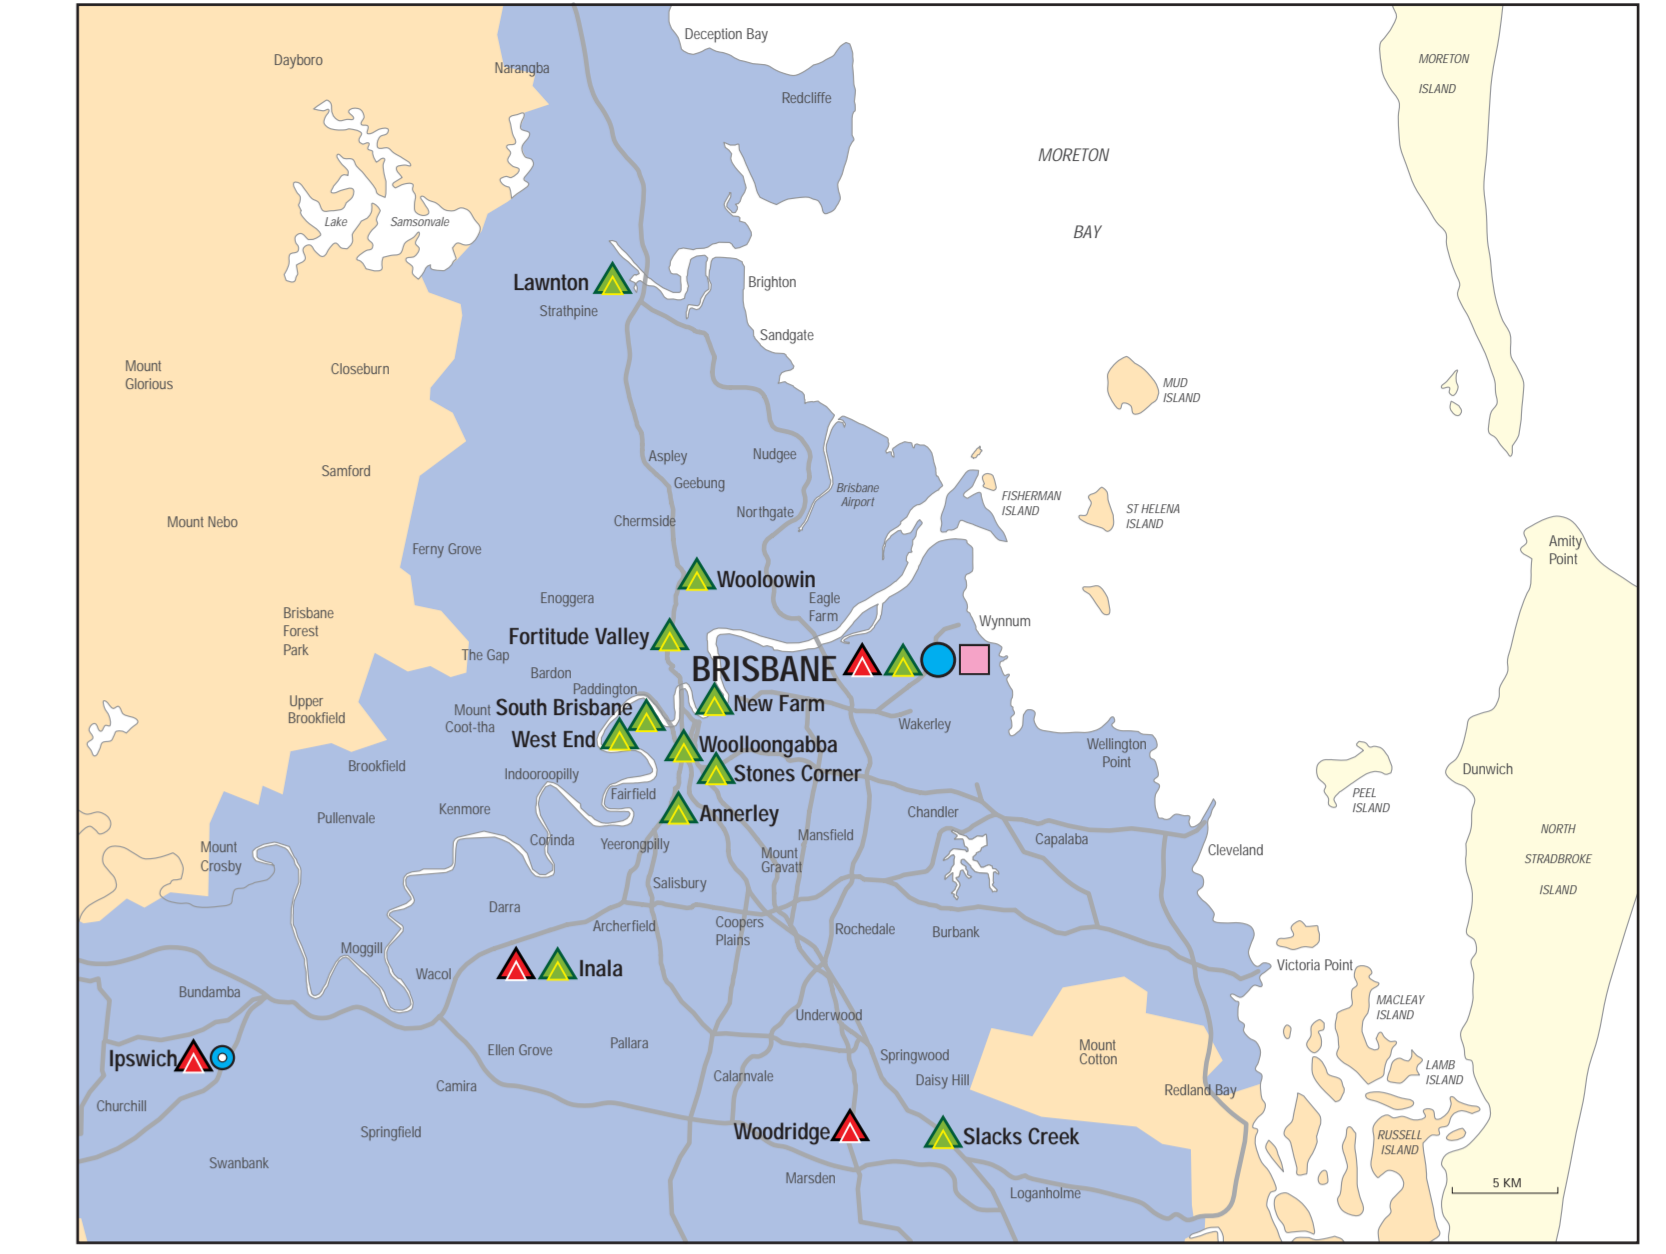

Legal Services

Kilometres 0 100 200 300 400 Kilometres

- ▲ Legal Aid Office
- ▲ Community Legal Centre
- Indigenous Legal Service
- Indigenous Legal Service Sub-Office
- Family Violence Prevention Legal Service (Indigenous)
- Indigenous Coordination Centre
- Indigenous Community

Indigenous Coordination Centre regional boundary and name
— Broome
— NORTH ZONE

- Remoteness Index
- Metropolitan
 - Regional
 - Remote

PERTH Urban

ADELAIDE Urban

BRISBANE Urban

SYDNEY Urban

MELBOURNE Urban