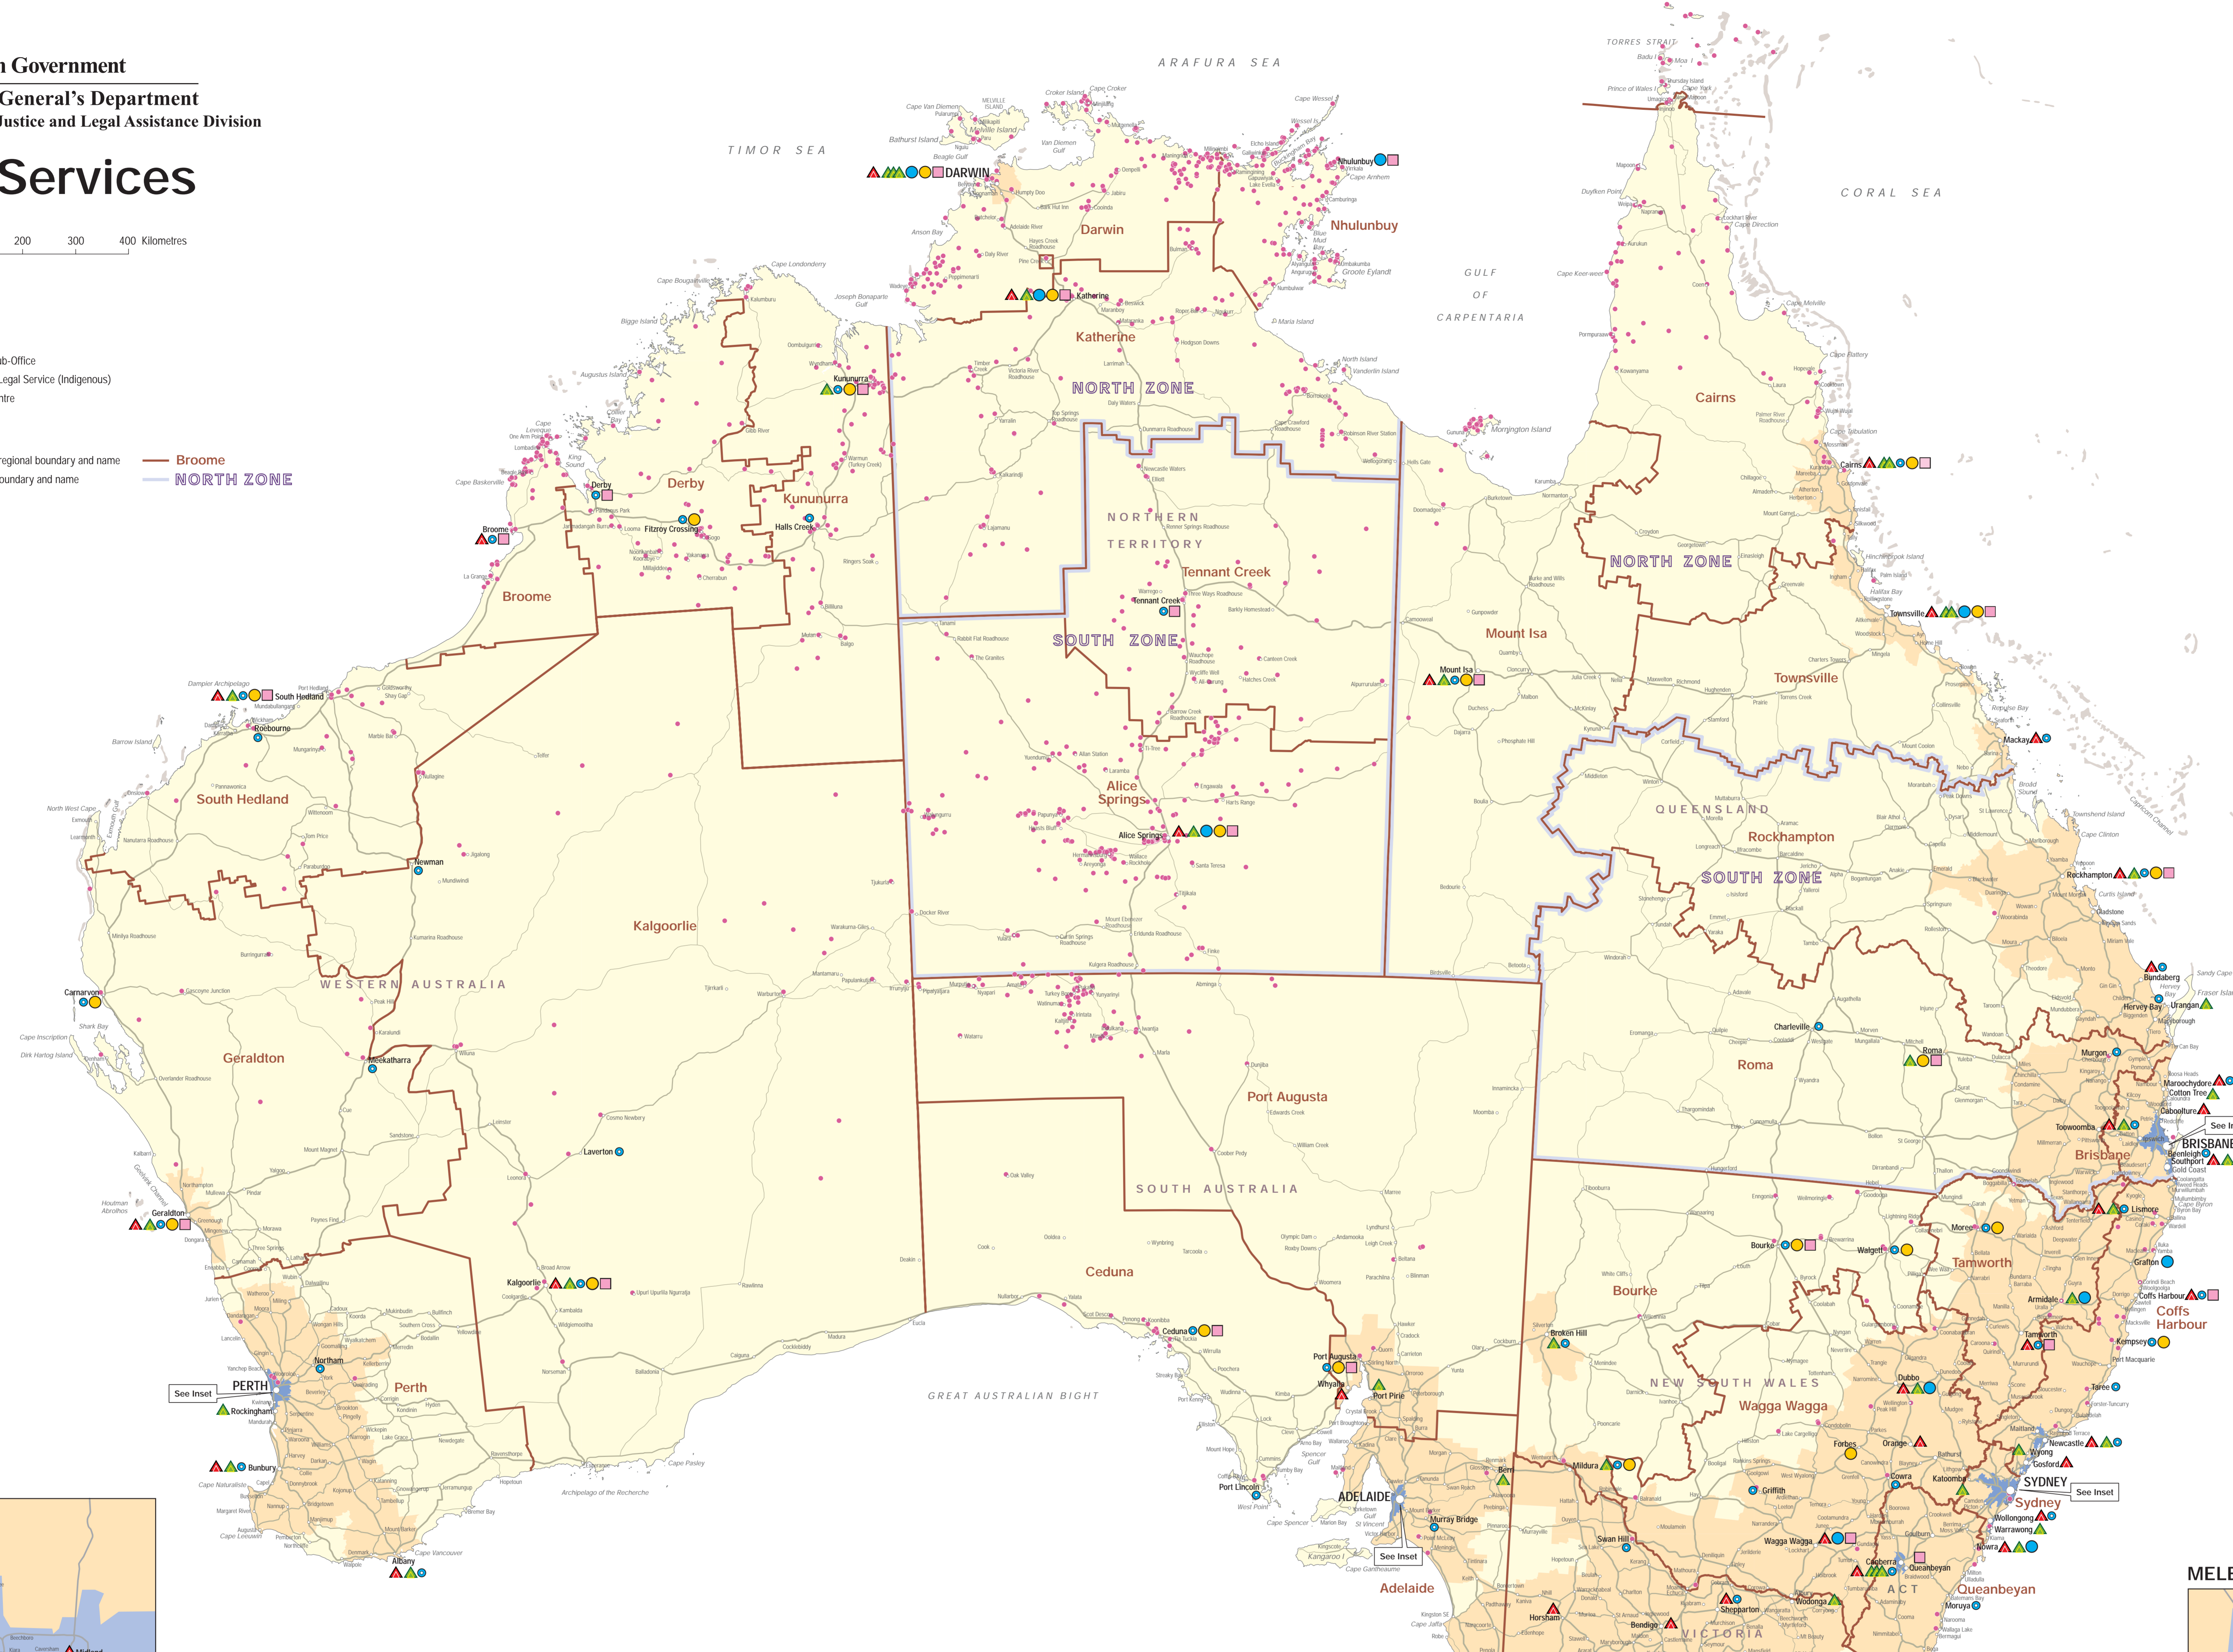

Legal Services

Kilometres 0 100 200 300 400 Kilometres

- ▲ Legal Aid Office
- ▲ Community Legal Centre
- Indigenous Legal Service
- Indigenous Legal Service Sub-Office
- Family Violence Prevention Legal Service (Indigenous)
- Indigenous Coordination Centre
- Indigenous Community

Indigenous Coordination Centre regional boundary and name
— Broome
— NORTH ZONE

- Remoteness Index
- Metropolitan
 - Regional
 - Remote

PERTH Urban

ADELAIDE Urban

BRISBANE Urban

SYDNEY Urban

MELBOURNE Urban