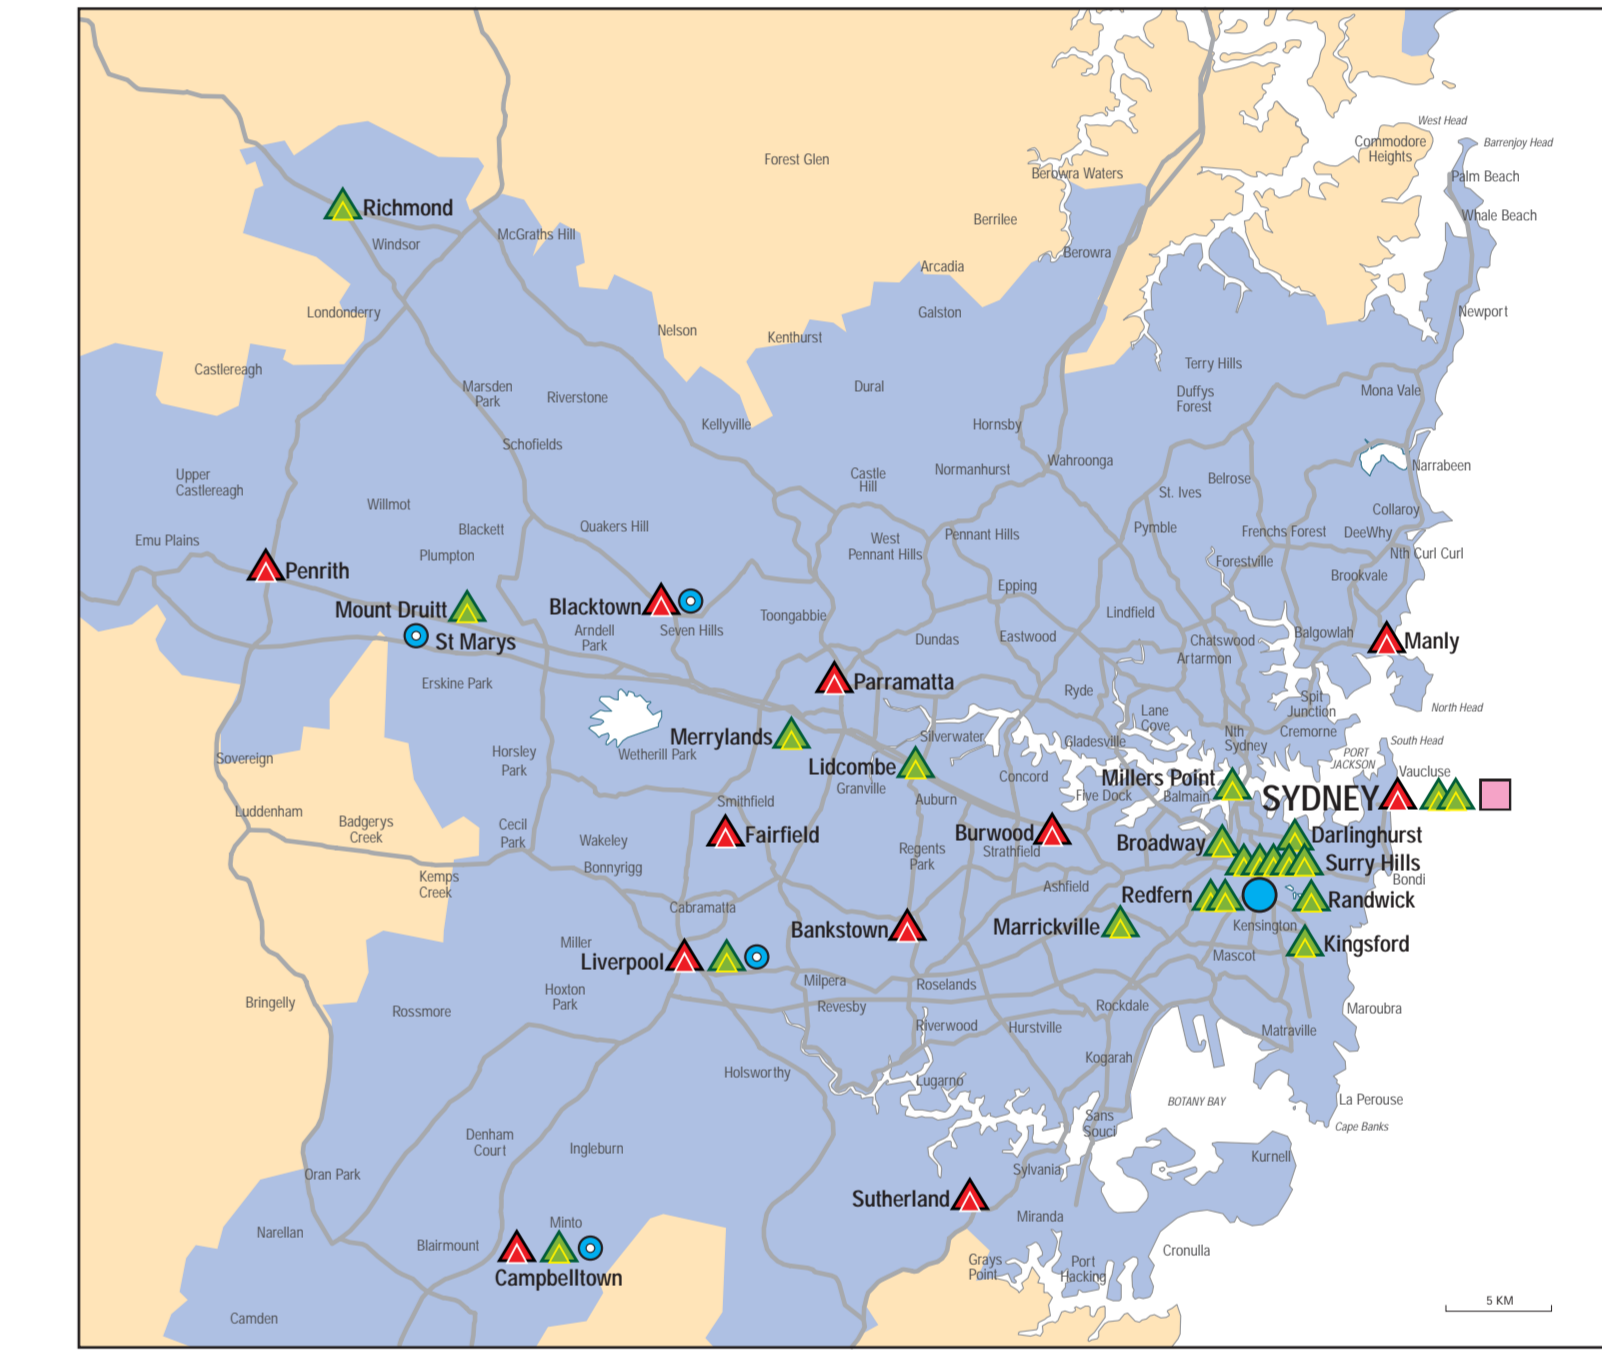

Indigenous Coordination Centre regional boundary and name
— Broome
— NORTH ZONE

- Remoteness Index
- Metropolitan
 - Regional
 - Remote

PERTH Urban

ADELAIDE Urban

BRISBANE Urban

SYDNEY Urban

MELBOURNE Urban