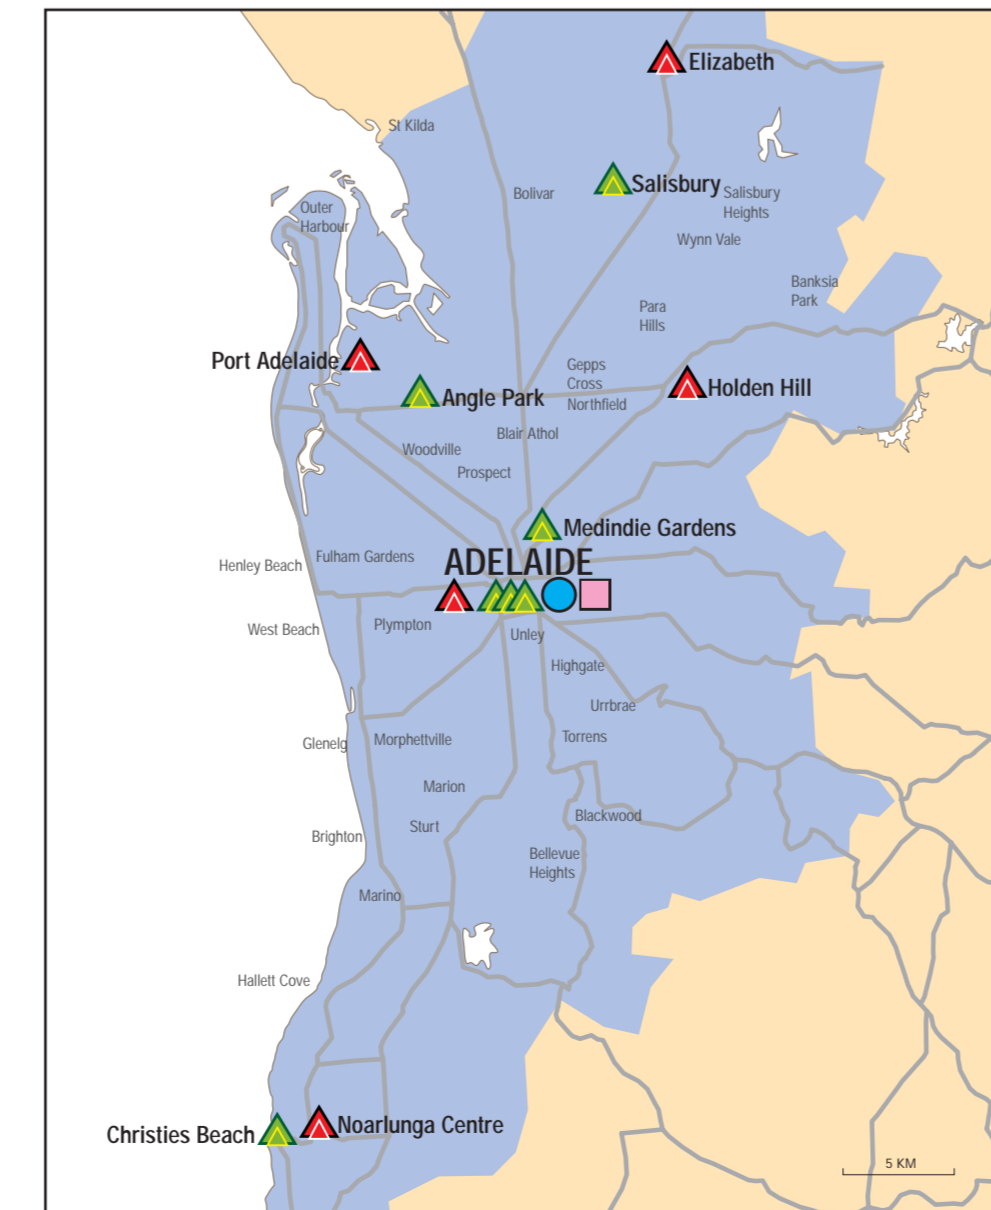

Legal Services

Kilometres 0 100 200 300 400 Kilometres

- ▲ Legal Aid Office
- ▲ Community Legal Centre
- Indigenous Legal Service
- Indigenous Legal Service Sub-Office
- Family Violence Prevention Legal Service (Indigenous)
- Indigenous Coordination Centre
- Indigenous Community

Indigenous Coordination Centre regional boundary and name
— Broome
— NORTH ZONE

- Remoteness Index
- Metropolitan
 - Regional
 - Remote

PERTH Urban

ADELAIDE Urban

BRISBANE Urban

SYDNEY Urban

MELBOURNE Urban